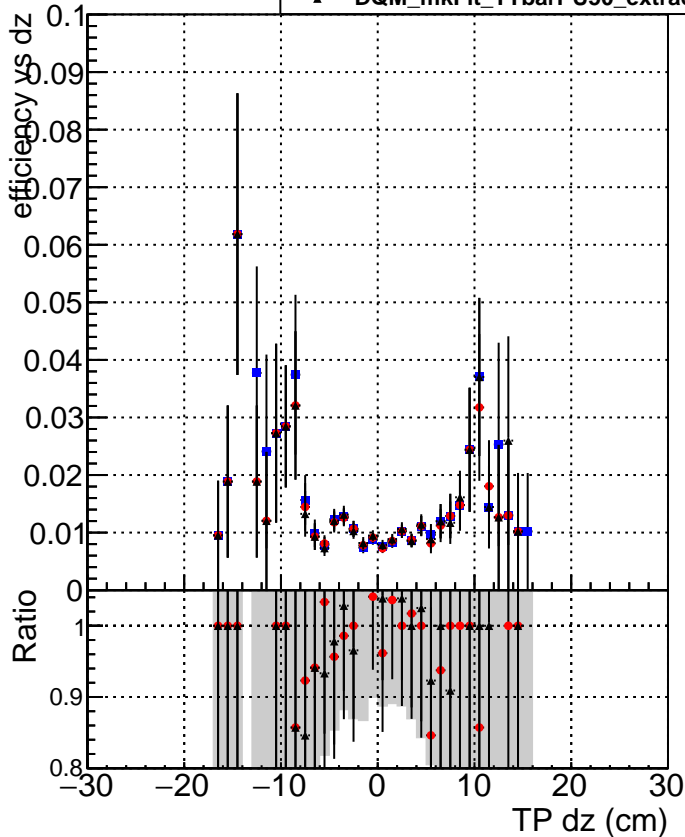

Efficiency vs Dxy

Efficiency vs Dz

- DQM_mkFit_TTbarPU50_extractedGeoms_rescaleError100
- DQM_mkFit_TTbarPU50_extractedGeoms_rescaleError100_pTCutOverlap0p0
- ▲ DQM_mkFit_TTbarPU50_extractedGeoms_rescaleError100_pTCutOverlap0p0_dynamicChi2CutOverlap