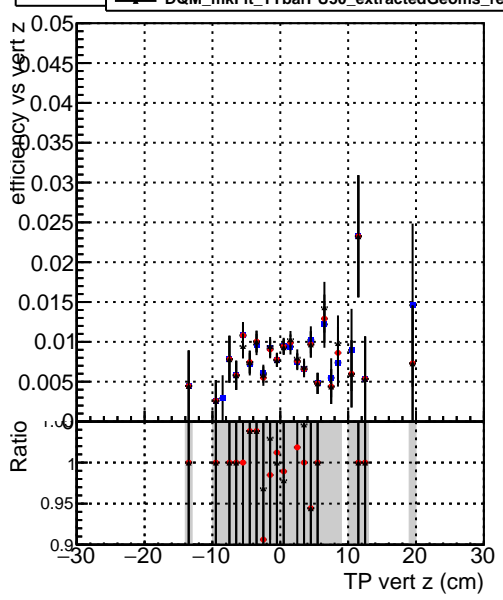

Efficiency vs vertpos

- DQM_mkFit_TTbarPU50_extractedGeoms_rescaleError100
- DQM_mkFit_TTbarPU50_extractedGeoms_rescaleError100_pTCutOverlap0p0
- DQM_mkFit_TTbarPU50_extractedGeoms_rescaleError100_pTCutOverlap0p0_dynamicChi2CutOverlap

Efficiency vs vert z

Efficiency vs. sim PV z