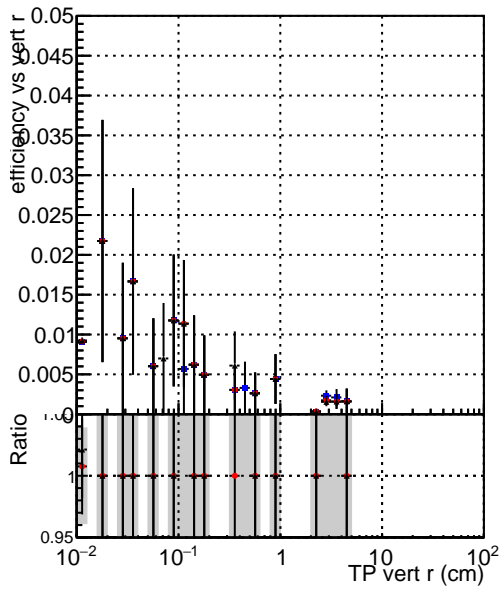

Efficiency vs vertpos

- DQM_mkFit_TTbarPU50_extractedGeoms_rescaleError100
- DQM_mkFit_TTbarPU50_extractedGeoms_rescaleError100_pTCutOverlap0p0
- DQM_mkFit_TTbarPU50_extractedGeoms_rescaleError100_pTCutOverlap0p0_dynamicChi2CutOverlap

Efficiency vs vert z

Efficiency vs. sim PV z