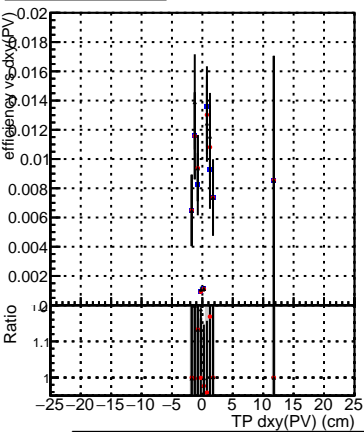

Efficiency vs Dxy(PV)

Legend:
- DQM_mkFit_TTbarPU50_extractedGeoms_rescaleError100
- DQM_mkFit_TTbarPU50_extractedGeoms_rescaleError100_pTCutOverlap0p0
- DQM_mkFit_TTbarPU50_extractedGeoms_rescaleError100_pTCutOverlap0p0_dynamicChi2CutOverlap

Efficiency vs Dz(PV)

Efficiency vs Dz(PV)