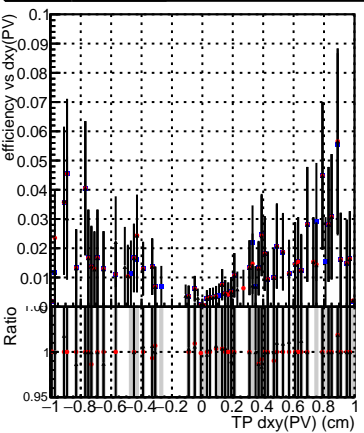

Efficiency vs Dxy(PV)

Legend:
- DQM_mkFit_TTbarPU50_extractedGeoms_rescaleError100
- DQM_mkFit_TTbarPU50_extractedGeoms_rescaleError100_pTCutOverlap0p0
- DQM_mkFit_TTbarPU50_extractedGeoms_rescaleError100_pTCutOverlap0p0_dynamicChi2CutOverlap

Efficiency vs Dz(PV)

Efficiency vs Dz(PV)