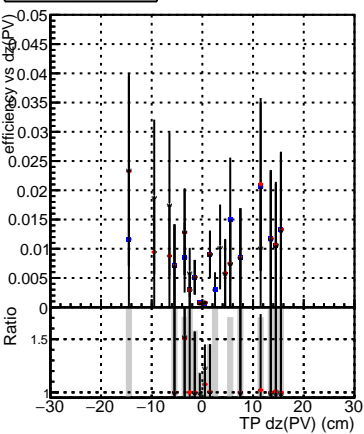

Efficiency vs Dxy(PV)

Legend:
- DQM_mkFit_TTbarPU50_extractedGeoms_rescaleError100
- DQM_mkFit_TTbarPU50_extractedGeoms_rescaleError100_pTCutOverlap0p0
- DQM_mkFit_TTbarPU50_extractedGeoms_rescaleError100_pTCutOverlap0p0_dynamicChi2CutOverlap

Efficiency vs Dz(PV)

Efficiency vs Dz(PV)