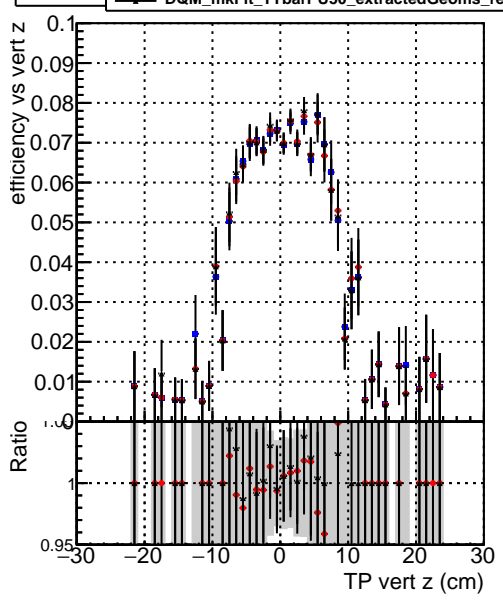

Efficiency vs vertpos

- DQM_mkFit_TTbarPU50_extractedGeoms_rescaleError100
- DQM_mkFit_TTbarPU50_extractedGeoms_rescaleError100_pTCutOverlap0p0
- DQM_mkFit_TTbarPU50_extractedGeoms_rescaleError100_pTCutOverlap0p0_dynamicChi2CutOverlap

Efficiency vs vert z

Efficiency vs. sim PV z