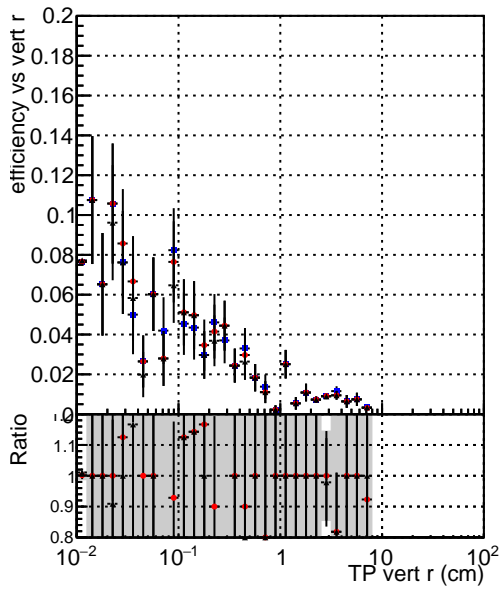

Efficiency vs vertpos

- DQM_mkFit_TTbarPU50_extractedGeoms_rescaleError100
- DQM_mkFit_TTbarPU50_extractedGeoms_rescaleError100_pTCutOverlap0p0
- DQM_mkFit_TTbarPU50_extractedGeoms_rescaleError100_pTCutOverlap0p0_dynamicChi2CutOverlap

Efficiency vs vert z

Efficiency vs. sim PV z