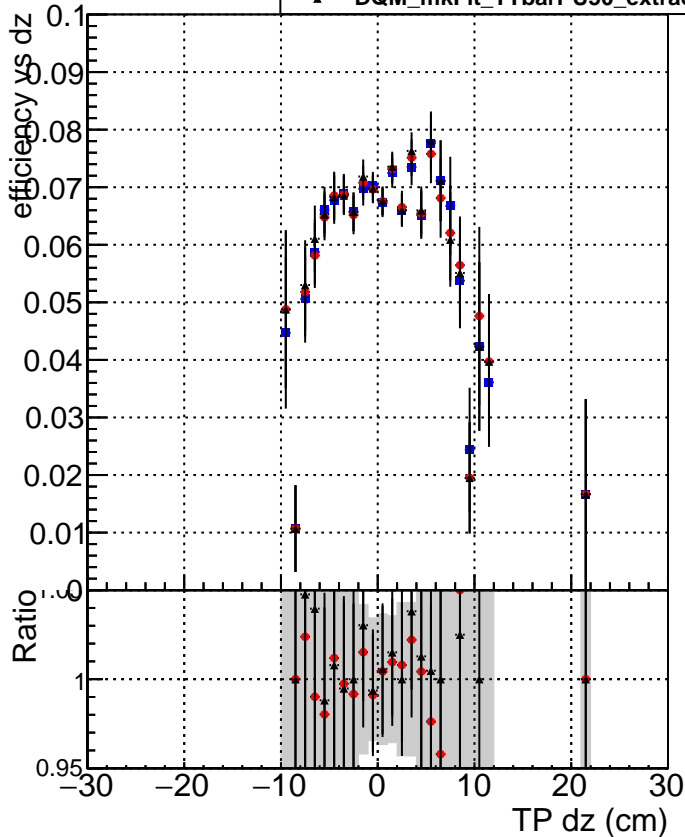

Efficiency vs Dxy

Efficiency vs Dz

- DQM_mkFit_TTbarPU50_extractedGeoms_rescaleError100
- DQM_mkFit_TTbarPU50_extractedGeoms_rescaleError100_pTCutOverlap0p0
- ▲ DQM_mkFit_TTbarPU50_extractedGeoms_rescaleError100_pTCutOverlap0p0_dynamicChi2CutOverlap