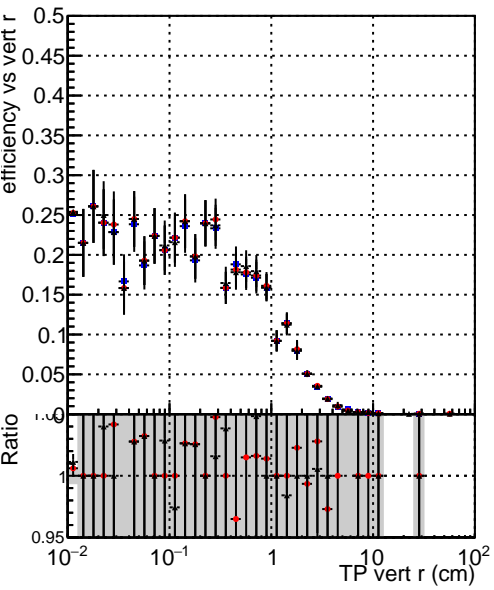

Efficiency vs vertpos

Efficiency vs TP vert z (cm)

- DQM_mkFit_TTbarPU50_extractedGeoms_rescaleError100
- DQM_mkFit_TTbarPU50_extractedGeoms_rescaleError100_pTCutOverlap0p0
- DQM_mkFit_TTbarPU50_extractedGeoms_rescaleError100_pTCutOverlap0p0_dynamicChi2CutOverlap

Efficiency vs. sim PV z