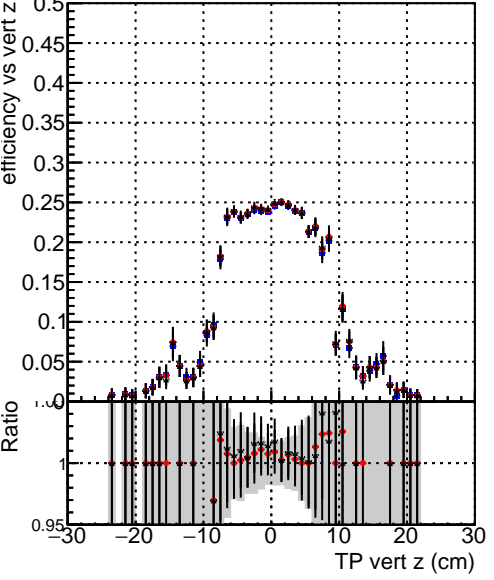

Efficiency vs vertpos

Efficiency vs TP vert z (cm)

- DQM_mkFit_TTbarPU50_extractedGeoms_rescaleError100
- DQM_mkFit_TTbarPU50_extractedGeoms_rescaleError100_pTCutOverlap0p0
- DQM_mkFit_TTbarPU50_extractedGeoms_rescaleError100_pTCutOverlap0p0_dynamicChi2CutOverlap

Efficiency vs. sim PV z