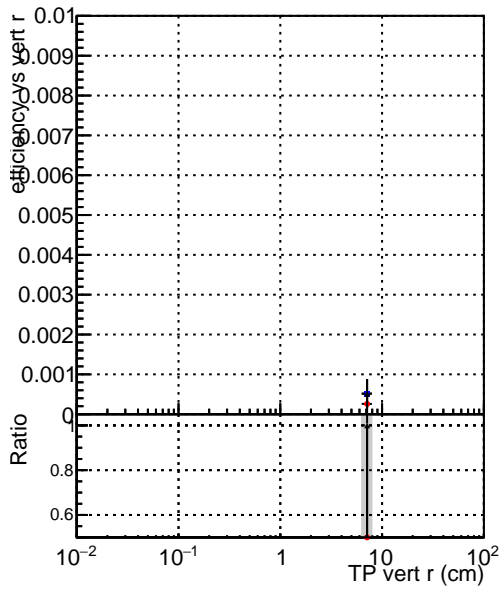

Efficiency vs vertpos

- DQM\_mkFit\_TTbarPU50\_extractedGeoms\_rescaleError100
- DQM\_mkFit\_TTbarPU50\_extractedGeoms\_rescaleError100\_pTCutOverlap0p0
- DQM\_mkFit\_TTbarPU50\_extractedGeoms\_rescaleError100\_pTCutOverlap0p0\_dynamicChi2CutOverlap

Efficiency vs vert z

Efficiency vs. sim PV z