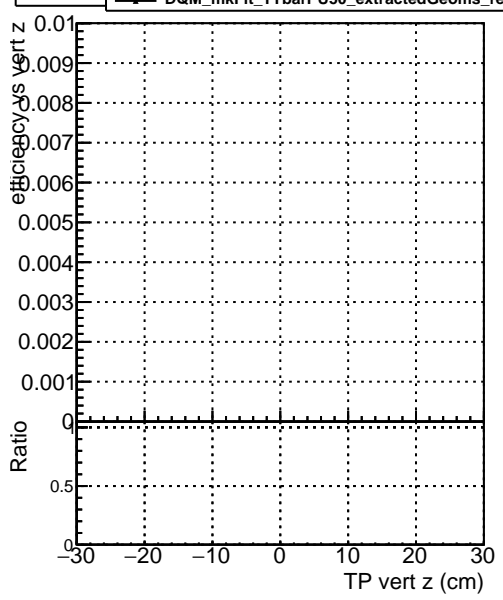

Efficiency vs vertpos

- DQM\_mkFit\_TTbarPU50\_extractedGeoms\_rescaleError100
- DQM\_mkFit\_TTbarPU50\_extractedGeoms\_rescaleError100\_pTCutOverlap0p0
- DQM\_mkFit\_TTbarPU50\_extractedGeoms\_rescaleError100\_pTCutOverlap0p0\_dynamicChi2CutOverlap

Efficiency vs vert z

Efficiency vs. sim PV z