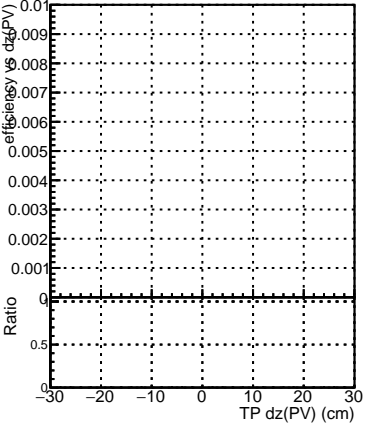

Efficiency vs Dxy(PV)

Efficiency vs Dxy(PV) legend

- DQM_mkFit_TTbarPU50_extractedGeoms_rescaleError100
- DQM_mkFit_TTbarPU50_extractedGeoms_rescaleError100_pTCutOverlap0p0
- DQM_mkFit_TTbarPU50_extractedGeoms_rescaleError100_pTCutOverlap0p0_dynamicChi2CutOverlap

Efficiency vs Dz(PV)

Efficiency vs Dz(PV)