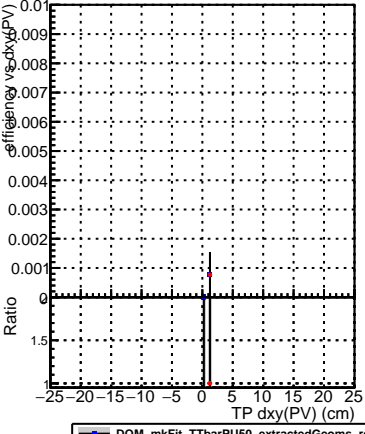

Efficiency vs Dxy(PV)

Efficiency vs Dxy(PV) legend

- DQM_mkFit_TTbarPU50_extractedGeoms_rescaleError100
- DQM_mkFit_TTbarPU50_extractedGeoms_rescaleError100_pTCutOverlap0p0
- DQM_mkFit_TTbarPU50_extractedGeoms_rescaleError100_pTCutOverlap0p0_dynamicChi2CutOverlap

Efficiency vs Dz(PV)

Efficiency vs Dz(PV)