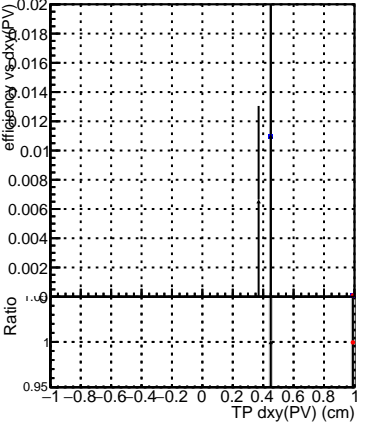

Efficiency vs Dxy(PV)

Efficiency vs Dxy(PV) legend

- DQM_mkFit_TTbarPU50_extractedGeoms_rescaleError100
- DQM_mkFit_TTbarPU50_extractedGeoms_rescaleError100_pTCutOverlap0p0
- DQM_mkFit_TTbarPU50_extractedGeoms_rescaleError100_pTCutOverlap0p0_dynamicChi2CutOverlap

Efficiency vs Dz(PV)

Efficiency vs Dz(PV)