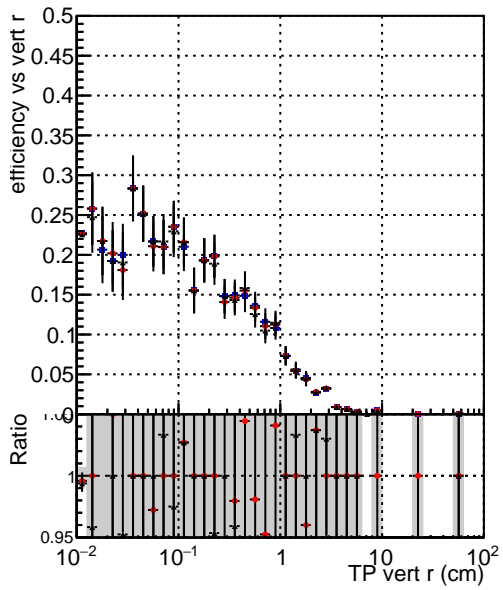

Efficiency vs vertpos

- DQM_mkFit_TTbarPU50_extractedGeoms_rescaleError100
- DQM_mkFit_TTbarPU50_extractedGeoms_rescaleError100_pTCutOverlap0p0
- DQM_mkFit_TTbarPU50_extractedGeoms_rescaleError100_pTCutOverlap0p0_dynamicChi2CutOverlap

Efficiency vs vert z

Efficiency vs. sim PV z