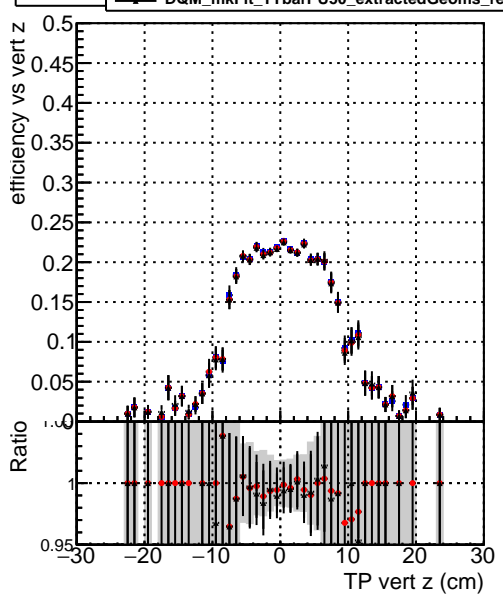

Efficiency vs vertpos

- DQM_mkFit_TTbarPU50_extractedGeoms_rescaleError100
- DQM_mkFit_TTbarPU50_extractedGeoms_rescaleError100_pTCutOverlap0p0
- DQM_mkFit_TTbarPU50_extractedGeoms_rescaleError100_pTCutOverlap0p0_dynamicChi2CutOverlap

Efficiency vs vert z

Efficiency vs. sim PV z