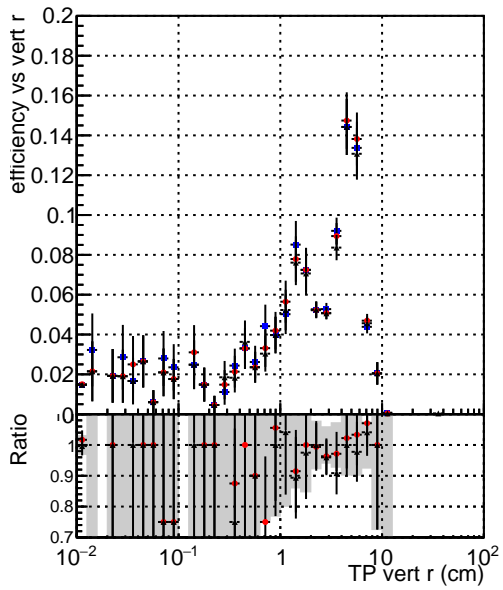

Efficiency vs vertpos

- DQM_mkFit_TTbarPU50_extractedGeoms_rescaleError100
- DQM_mkFit_TTbarPU50_extractedGeoms_rescaleError100_pTCutOverlap0p0
- DQM_mkFit_TTbarPU50_extractedGeoms_rescaleError100_pTCutOverlap0p0_dynamicChi2CutOverlap

Efficiency vs vert z

Efficiency vs. sim PV z