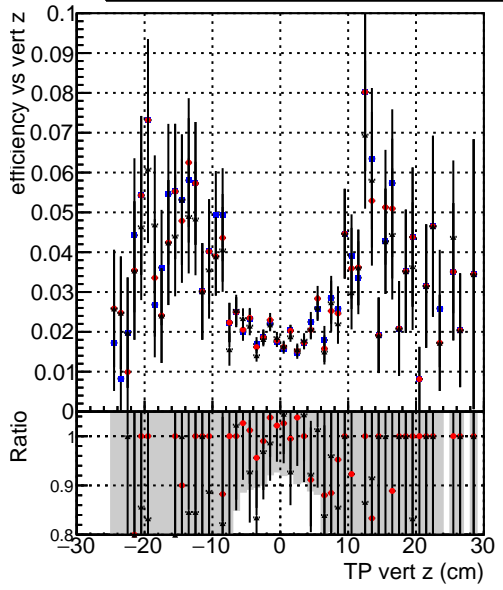

Efficiency vs vertpos

- DQM_mkFit_TTbarPU50_extractedGeoms_rescaleError100
- DQM_mkFit_TTbarPU50_extractedGeoms_rescaleError100_pTCutOverlap0p0
- DQM_mkFit_TTbarPU50_extractedGeoms_rescaleError100_pTCutOverlap0p0_dynamicChi2CutOverlap

Efficiency vs vert z

Efficiency vs. sim PV z