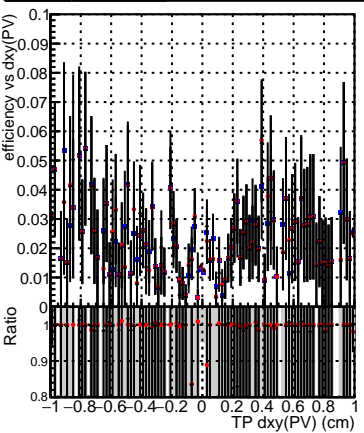

Efficiency vs Dxy(PV)

Legend for Efficiency vs Dxy(PV):

- DQM_mkFit_TTbarPU50_extractedGeoms_rescaleError100
- DQM_mkFit_TTbarPU50_extractedGeoms_rescaleError100_pTCutOverlap0p0
- DQM_mkFit_TTbarPU50_extractedGeoms_rescaleError100_pTCutOverlap0p0_dynamicChi2CutOverlap

Efficiency vs Dz(PV)

Efficiency vs Dz(PV)