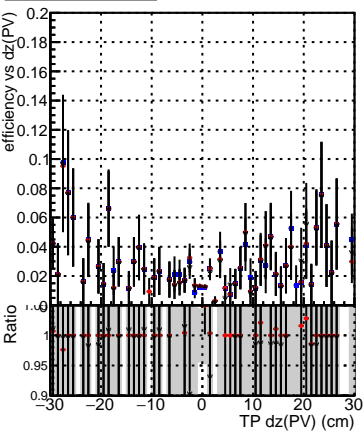

Efficiency vs Dxy(PV)

Legend for Efficiency vs Dxy(PV):

- DQM_mkFit_TTbarPU50_extractedGeoms_rescaleError100
- DQM_mkFit_TTbarPU50_extractedGeoms_rescaleError100_pTCutOverlap0p0
- DQM_mkFit_TTbarPU50_extractedGeoms_rescaleError100_pTCutOverlap0p0_dynamicChi2CutOverlap

Efficiency vs Dz(PV)

Efficiency vs Dz(PV)