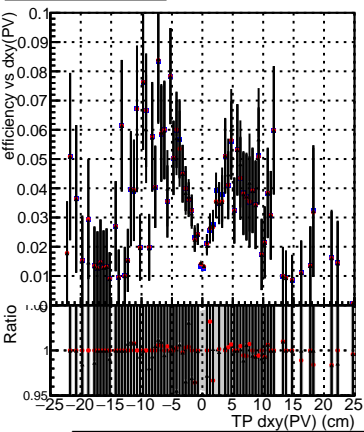

Efficiency vs Dxy(PV)

Legend for Efficiency vs Dxy(PV):

- DQM_mkFit_TTbarPU50_extractedGeoms_rescaleError100
- DQM_mkFit_TTbarPU50_extractedGeoms_rescaleError100_pTCutOverlap0p0
- DQM_mkFit_TTbarPU50_extractedGeoms_rescaleError100_pTCutOverlap0p0_dynamicChi2CutOverlap

Efficiency vs Dz(PV)

Efficiency vs Dz(PV)