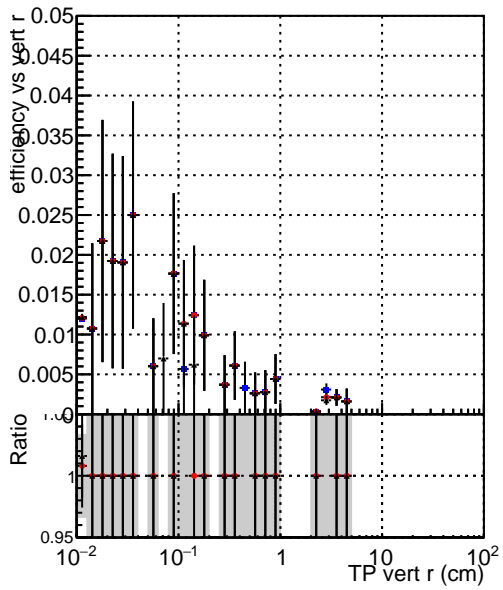

Efficiency vs vertpos

- DQM_mkFit_TTbarPU50_extractedGeoms_rescaleError100
- DQM_mkFit_TTbarPU50_extractedGeoms_rescaleError100_pTCutOverlap0p0
- DQM_mkFit_TTbarPU50_extractedGeoms_rescaleError100_pTCutOverlap0p0_dynamicChi2CutOverlap

Efficiency vs vert z

Efficiency vs. sim PV z