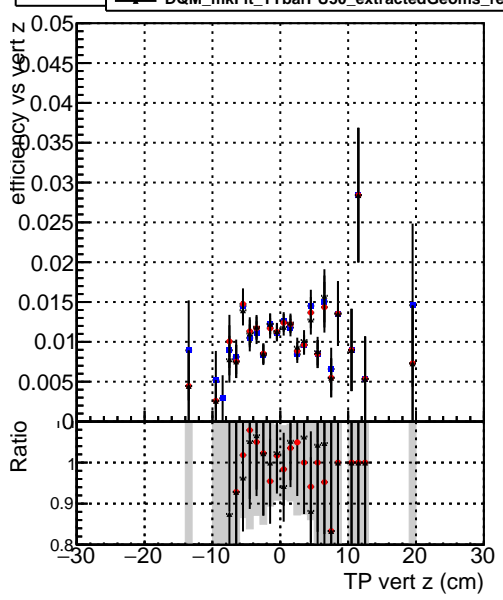

Efficiency vs vertpos

- DQM_mkFit_TTbarPU50_extractedGeoms_rescaleError100
- DQM_mkFit_TTbarPU50_extractedGeoms_rescaleError100_pTCutOverlap0p0
- DQM_mkFit_TTbarPU50_extractedGeoms_rescaleError100_pTCutOverlap0p0_dynamicChi2CutOverlap

Efficiency vs vert z

Efficiency vs. sim PV z