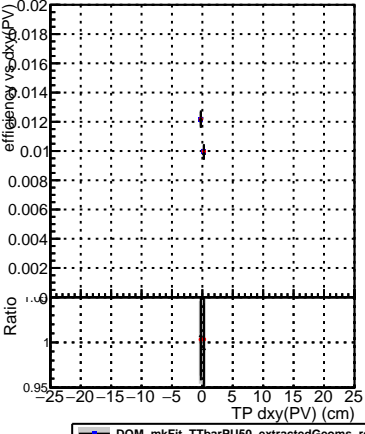

Efficiency vs Dxy(PV)

Efficiency vs Dxy(PV) plot legend

- DQM_mkFit_TTbarPU50_extractedGeoms_rescaleError100
- DQM_mkFit_TTbarPU50_extractedGeoms_rescaleError100_pTCutOverlap0p0
- DQM_mkFit_TTbarPU50_extractedGeoms_rescaleError100_pTCutOverlap0p0_dynamicChi2CutOverlap

Efficiency vs Dz(PV)

Efficiency vs Dz(PV)