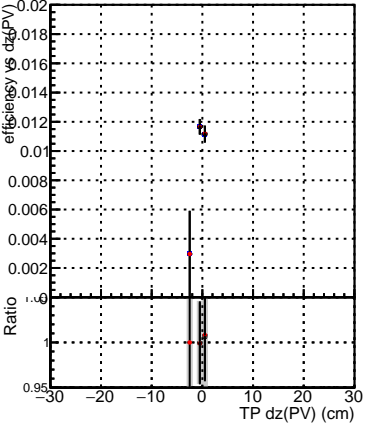

Efficiency vs Dxy(PV)

Efficiency vs Dxy(PV) plot legend

- DQM_mkFit_TTbarPU50_extractedGeoms_rescaleError100
- DQM_mkFit_TTbarPU50_extractedGeoms_rescaleError100_pTCutOverlap0p0
- DQM_mkFit_TTbarPU50_extractedGeoms_rescaleError100_pTCutOverlap0p0_dynamicChi2CutOverlap

Efficiency vs Dz(PV)

Efficiency vs Dz(PV)