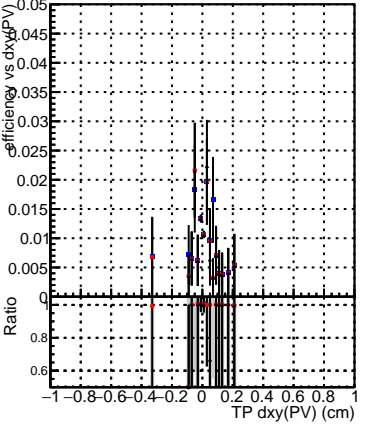

Efficiency vs Dxy(PV)

Efficiency vs Dxy(PV) plot legend

- DQM_mkFit_TTbarPU50_extractedGeoms_rescaleError100
- DQM_mkFit_TTbarPU50_extractedGeoms_rescaleError100_pTCutOverlap0p0
- DQM_mkFit_TTbarPU50_extractedGeoms_rescaleError100_pTCutOverlap0p0_dynamicChi2CutOverlap

Efficiency vs Dz(PV)

Efficiency vs Dz(PV)