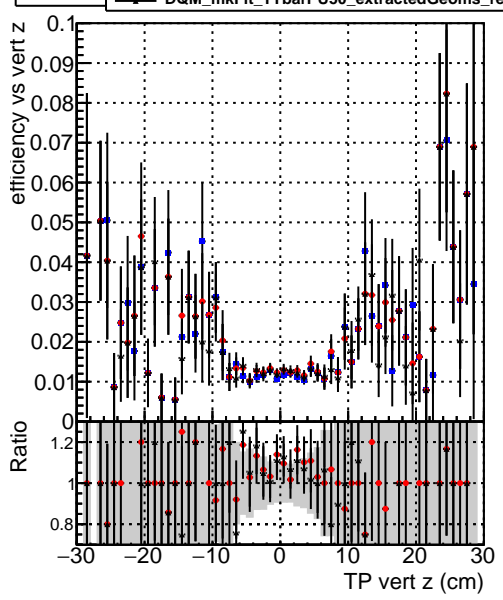

Efficiency vs vertpos

- DQM_mkFit_TTbarPU50_extractedGeoms_rescaleError100
- DQM_mkFit_TTbarPU50_extractedGeoms_rescaleError100_pTCutOverlap0p0
- DQM_mkFit_TTbarPU50_extractedGeoms_rescaleError100_pTCutOverlap0p0_dynamicChi2CutOverlap

Efficiency vs vert z

Efficiency vs. sim PV z