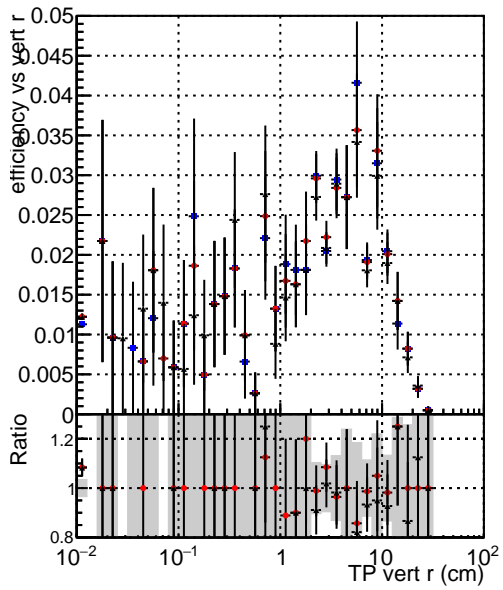

Efficiency vs vertpos

- DQM_mkFit_TTbarPU50_extractedGeoms_rescaleError100
- DQM_mkFit_TTbarPU50_extractedGeoms_rescaleError100_pTCutOverlap0p0
- DQM_mkFit_TTbarPU50_extractedGeoms_rescaleError100_pTCutOverlap0p0_dynamicChi2CutOverlap

Efficiency vs vert z

Efficiency vs. sim PV z