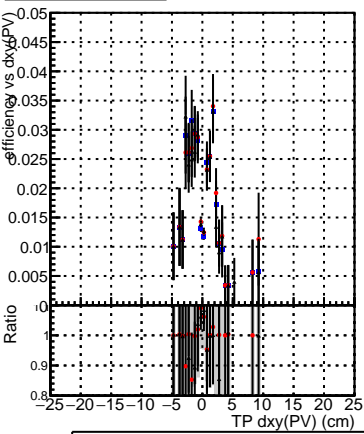

Efficiency vs Dxy(PV)

Efficiency vs Dxy(PV)

- DQM\_mkFit\_TTbarPU50\_extractedGeoms\_rescaleError100
- DQM\_mkFit\_TTbarPU50\_extractedGeoms\_rescaleError100\_pTCutOverlap0p0
- ▲— DQM\_mkFit\_TTbarPU50\_extractedGeoms\_rescaleError100\_pTCutOverlap0p0\_dynamicChi2CutOverlap

Efficiency vs Dz(PV)

Efficiency vs Dz(PV)