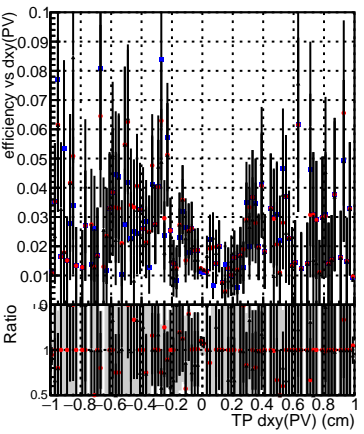

Efficiency vs Dxy(PV)

Efficiency vs Dxy(PV)

- DQM\_mkFit\_TTbarPU50\_extractedGeoms\_rescaleError100
- DQM\_mkFit\_TTbarPU50\_extractedGeoms\_rescaleError100\_pTCutOverlap0p0
- ▲— DQM\_mkFit\_TTbarPU50\_extractedGeoms\_rescaleError100\_pTCutOverlap0p0\_dynamicChi2CutOverlap

Efficiency vs Dz(PV)

Efficiency vs Dz(PV)