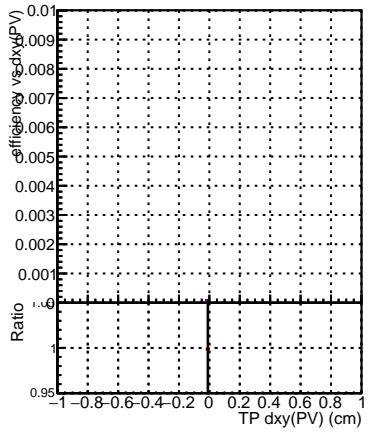

Efficiency vs Dxy(PV)