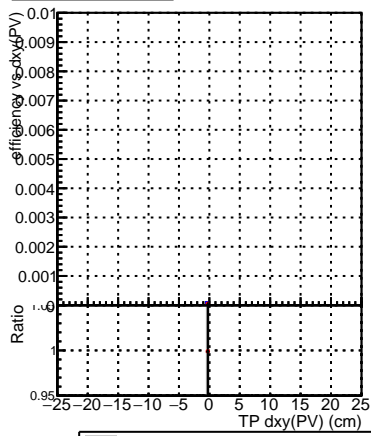

Efficiency vs Dxy(PV)

- DQM_mkFit_TTbarPU50_extractedGeoms_rescaleError100
- DQM_mkFit_TTbarPU50_extractedGeoms_rescaleError100_pTCutOverlap0p0
- DQM_mkFit_TTbarPU50_extractedGeoms_rescaleError100_pTCutOverlap0p0_dynamicChi2CutOverlap