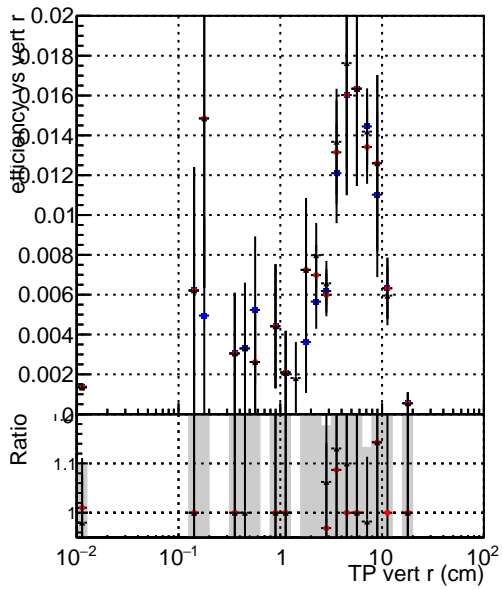

Efficiency vs vertpos

- DQM\_mkFit\_TTbarPU50\_extractedGeoms\_rescaleError100
- DQM\_mkFit\_TTbarPU50\_extractedGeoms\_rescaleError100\_pTCutOverlap0p0
- DQM\_mkFit\_TTbarPU50\_extractedGeoms\_rescaleError100\_pTCutOverlap0p0\_dynamicChi2CutOverlap

Efficiency vs vert z

Efficiency vs. sim PV z