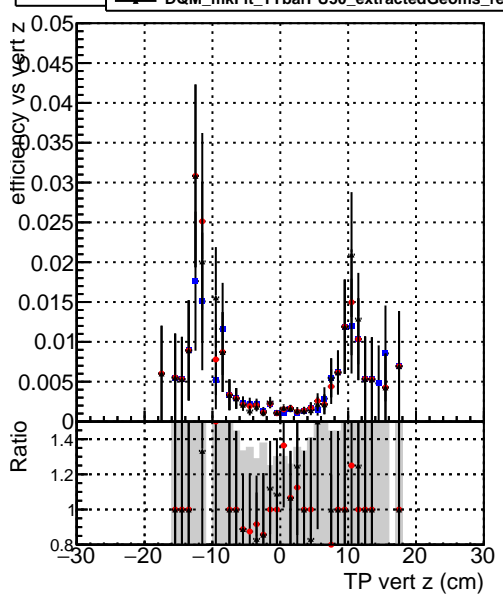

Efficiency vs vertpos

- DQM\_mkFit\_TTbarPU50\_extractedGeoms\_rescaleError100
- DQM\_mkFit\_TTbarPU50\_extractedGeoms\_rescaleError100\_pTCutOverlap0p0
- DQM\_mkFit\_TTbarPU50\_extractedGeoms\_rescaleError100\_pTCutOverlap0p0\_dynamicChi2CutOverlap

Efficiency vs vert z

Efficiency vs. sim PV z