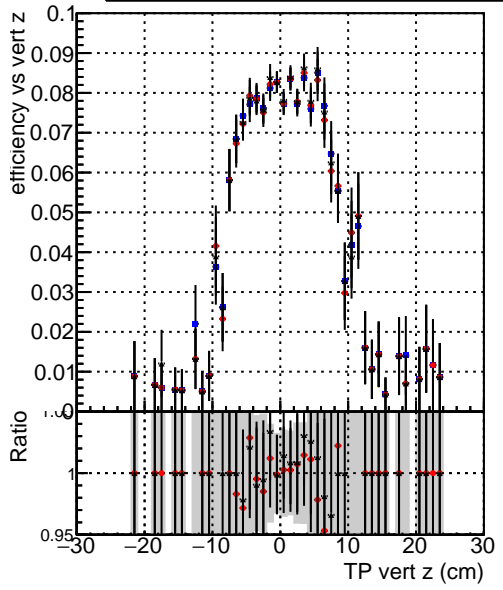

Efficiency vs vertpos

- DQM\_mkFit\_TTbarPU50\_extractedGeoms\_rescaleError100
- DQM\_mkFit\_TTbarPU50\_extractedGeoms\_rescaleError100\_pTCutOverlap0p0
- DQM\_mkFit\_TTbarPU50\_extractedGeoms\_rescaleError100\_pTCutOverlap0p0\_dynamicChi2CutOverlap

Efficiency vs vert z

Efficiency vs. sim PV z