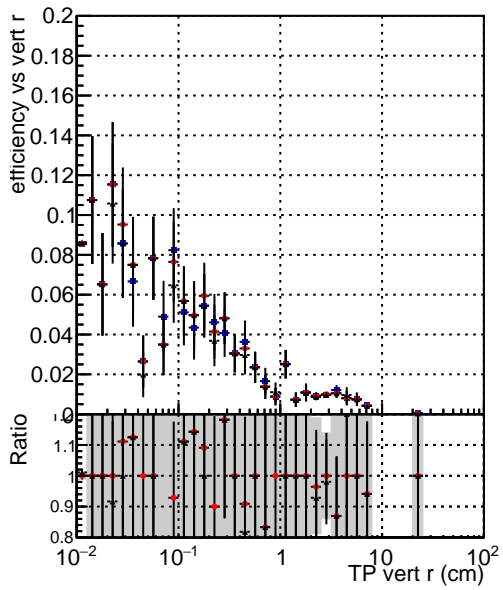

Efficiency vs vertpos

- DQM\_mkFit\_TTbarPU50\_extractedGeoms\_rescaleError100
- DQM\_mkFit\_TTbarPU50\_extractedGeoms\_rescaleError100\_pTCutOverlap0p0
- DQM\_mkFit\_TTbarPU50\_extractedGeoms\_rescaleError100\_pTCutOverlap0p0\_dynamicChi2CutOverlap

Efficiency vs vert z

Efficiency vs. sim PV z