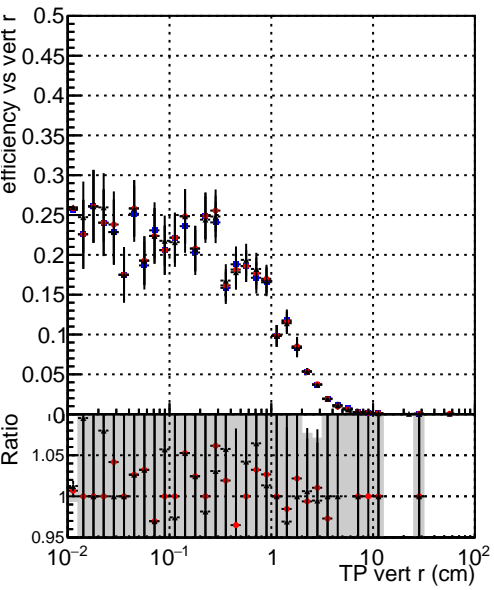

Efficiency vs vertpos

Efficiency vs vert z

- DQM\_mkFit\_TTbarPU50\_extractedGeoms\_rescaleError100
- DQM\_mkFit\_TTbarPU50\_extractedGeoms\_rescaleError100\_pTCutOverlap0p0
- DQM\_mkFit\_TTbarPU50\_extractedGeoms\_rescaleError100\_pTCutOverlap0p0\_dynamicChi2CutOverlap

Efficiency vs. sim PV z