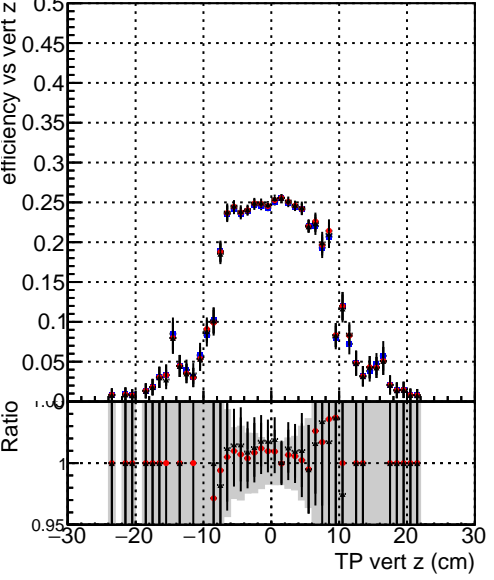

Efficiency vs vertpos

Efficiency vs vert z

- DQM\_mkFit\_TTbarPU50\_extractedGeoms\_rescaleError100
- DQM\_mkFit\_TTbarPU50\_extractedGeoms\_rescaleError100\_pTCutOverlap0p0
- DQM\_mkFit\_TTbarPU50\_extractedGeoms\_rescaleError100\_pTCutOverlap0p0\_dynamicChi2CutOverlap

Efficiency vs. sim PV z