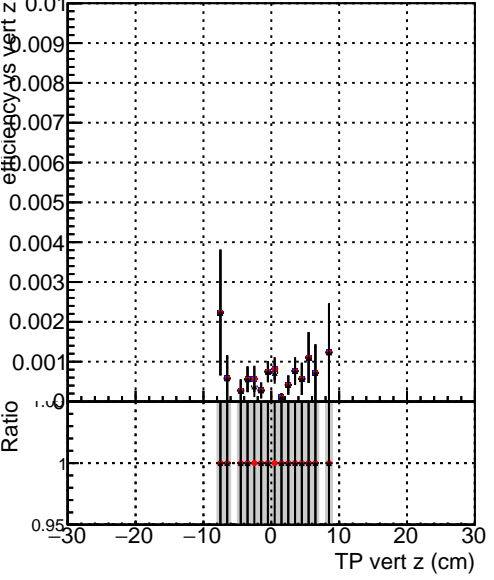

Efficiency vs vertpos

Efficiency vs vert z

- DQM\_mkFit\_TTbarPU50\_extractedGeoms\_rescaleError100
- DQM\_mkFit\_TTbarPU50\_extractedGeoms\_rescaleError100\_pTCutOverlap0p0
- DQM\_mkFit\_TTbarPU50\_extractedGeoms\_rescaleError100\_pTCutOverlap0p0\_dynamicChi2CutOverlap

Efficiency vs. sim PV z