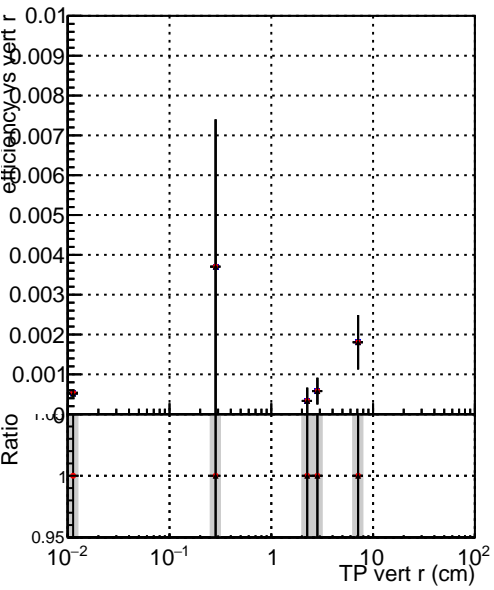

Efficiency vs vertpos

Efficiency vs vert z

- DQM\_mkFit\_TTbarPU50\_extractedGeoms\_rescaleError100
- DQM\_mkFit\_TTbarPU50\_extractedGeoms\_rescaleError100\_pTCutOverlap0p0
- DQM\_mkFit\_TTbarPU50\_extractedGeoms\_rescaleError100\_pTCutOverlap0p0\_dynamicChi2CutOverlap

Efficiency vs. sim PV z