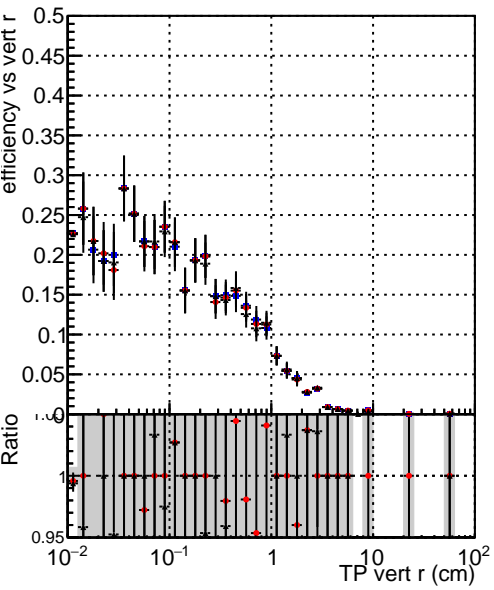

Efficiency vs vertpos

Efficiency vs vert z

- DQM_mkFit_TTbarPU50_extractedGeoms_rescaleError100
- DQM_mkFit_TTbarPU50_extractedGeoms_rescaleError100_pTCutOverlap0p0
- DQM_mkFit_TTbarPU50_extractedGeoms_rescaleError100_pTCutOverlap0p0_dynamicChi2CutOverlap

Efficiency vs. sim PV z