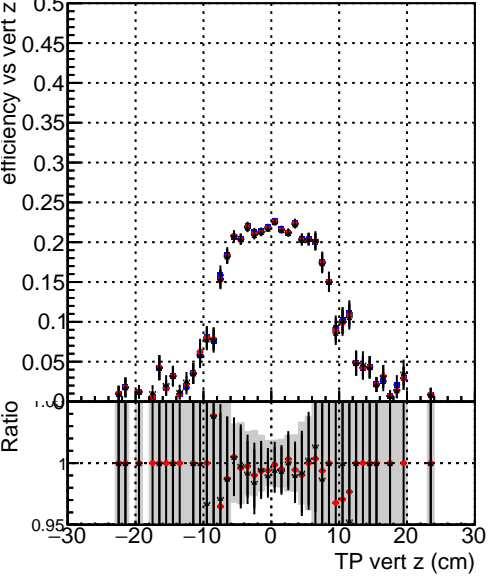

Efficiency vs vertpos

Efficiency vs vert z

- DQM_mkFit_TTbarPU50_extractedGeoms_rescaleError100
- DQM_mkFit_TTbarPU50_extractedGeoms_rescaleError100_pTCutOverlap0p0
- DQM_mkFit_TTbarPU50_extractedGeoms_rescaleError100_pTCutOverlap0p0_dynamicChi2CutOverlap

Efficiency vs. sim PV z