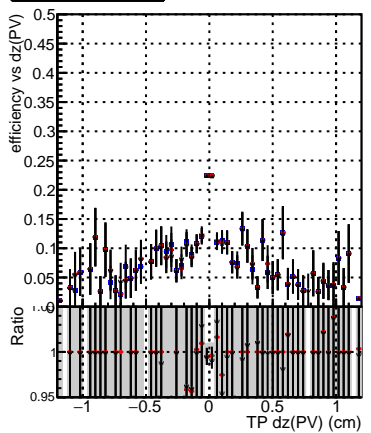

Efficiency vs Dxy(PV)**Efficiency vs Dxy(PV)****Efficiency vs Dz(PV)****Efficiency vs Dz(PV)**

Legend for the plots:

- DQM_mkFit_TTbarPU50_extractedGeoms_rescaleError100
- DQM_mkFit_TTbarPU50_extractedGeoms_rescaleError100_pTCutOverlap0p0
- DQM_mkFit_TTbarPU50_extractedGeoms_rescaleError100_pTCutOverlap0p0_dynamicChi2CutOverlap