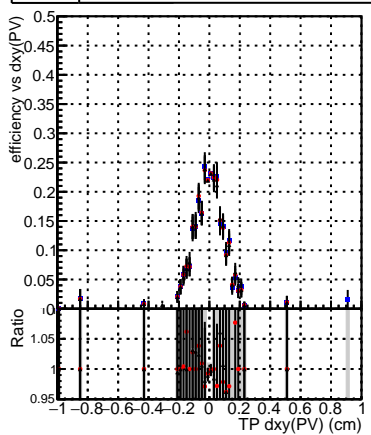

Efficiency vs Dxy(PV)**Efficiency vs Dxy(PV)****Efficiency vs Dz(PV)****Efficiency vs Dz(PV)**

Legend for the plots:

- DQM_mkFit_TTbarPU50_extractedGeoms_rescaleError100
- DQM_mkFit_TTbarPU50_extractedGeoms_rescaleError100_pTCutOverlap0p0
- DQM_mkFit_TTbarPU50_extractedGeoms_rescaleError100_pTCutOverlap0p0_dynamicChi2CutOverlap