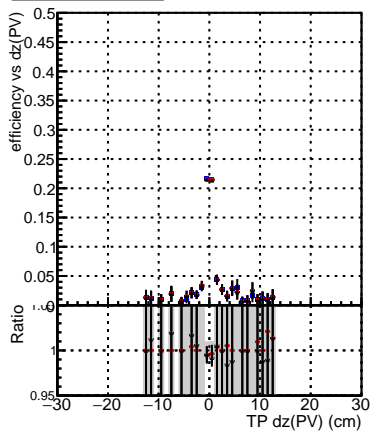

Efficiency vs Dxy(PV)**Efficiency vs Dxy(PV)****Efficiency vs Dz(PV)****Efficiency vs Dz(PV)**

Legend for the plots:

- DQM_mkFit_TTbarPU50_extractedGeoms_rescaleError100
- DQM_mkFit_TTbarPU50_extractedGeoms_rescaleError100_pTCutOverlap0p0
- DQM_mkFit_TTbarPU50_extractedGeoms_rescaleError100_pTCutOverlap0p0_dynamicChi2CutOverlap