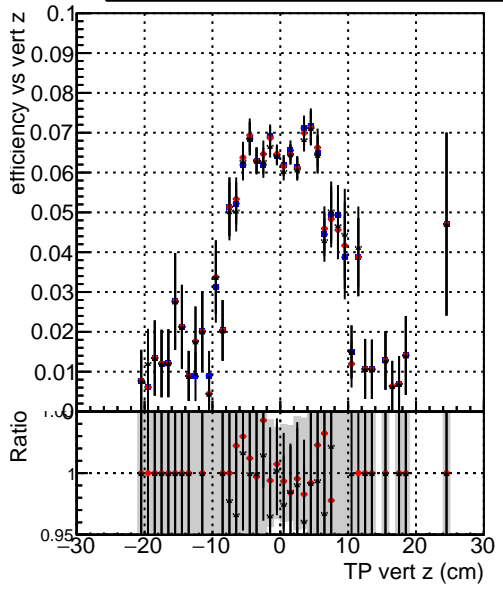

Efficiency vs vertpos

- DQM_mkFit_TTbarPU50_extractedGeoms_rescaleError100
- DQM_mkFit_TTbarPU50_extractedGeoms_rescaleError100_pTCutOverlap0p0
- DQM_mkFit_TTbarPU50_extractedGeoms_rescaleError100_pTCutOverlap0p0_dynamicChi2CutOverlap

Efficiency vs vert z

Efficiency vs. sim PV z