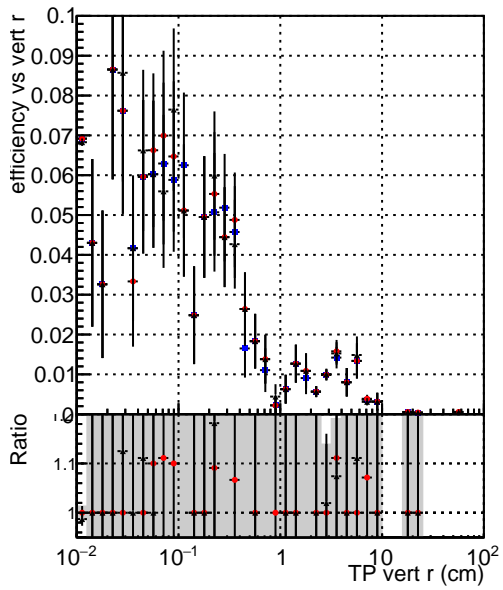

Efficiency vs vertpos

- DQM_mkFit_TTbarPU50_extractedGeoms_rescaleError100
- DQM_mkFit_TTbarPU50_extractedGeoms_rescaleError100_pTCutOverlap0p0
- DQM_mkFit_TTbarPU50_extractedGeoms_rescaleError100_pTCutOverlap0p0_dynamicChi2CutOverlap

Efficiency vs vert z

Efficiency vs. sim PV z