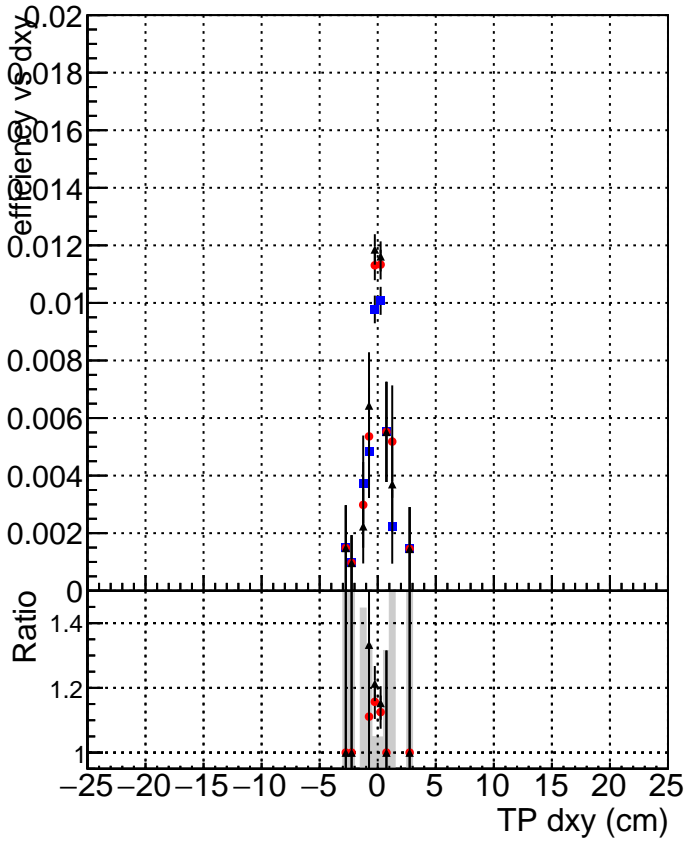

Efficiency vs Dxy

Efficiency vs Dz

- DQM_mkFit_TTbarPU50_extractedGeoms_rescaleError100
- DQM_mkFit_TTbarPU50_extractedGeoms_rescaleError100_pTCutOverlap0p0
- ▲ DQM_mkFit_TTbarPU50_extractedGeoms_rescaleError100_pTCutOverlap0p0_dynamicChi2CutOverlap