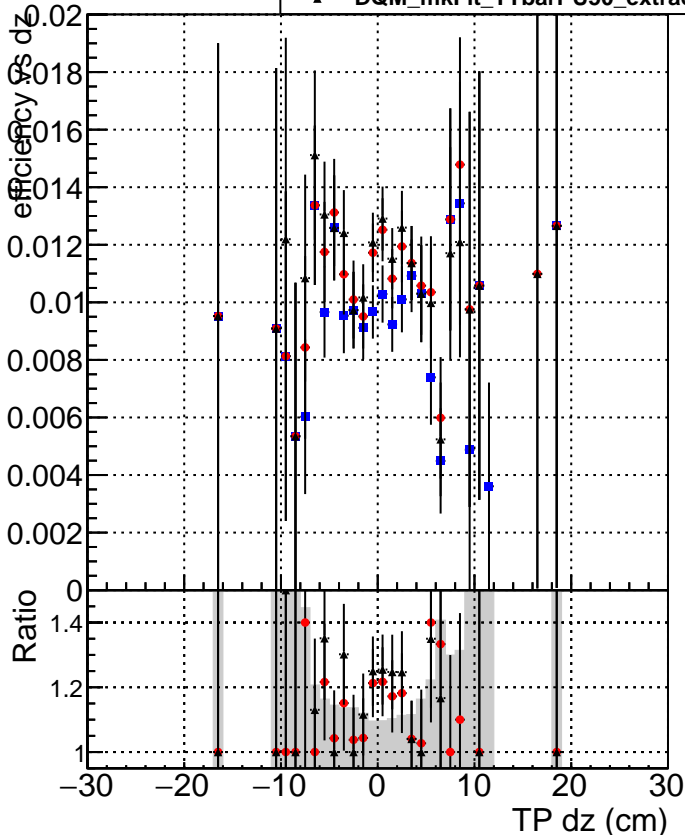

Efficiency vs Dxy

Efficiency vs Dz

- DQM_mkFit_TTbarPU50_extractedGeoms_rescaleError100
- DQM_mkFit_TTbarPU50_extractedGeoms_rescaleError100_pTCutOverlap0p0
- ▲ DQM_mkFit_TTbarPU50_extractedGeoms_rescaleError100_pTCutOverlap0p0_dynamicChi2CutOverlap