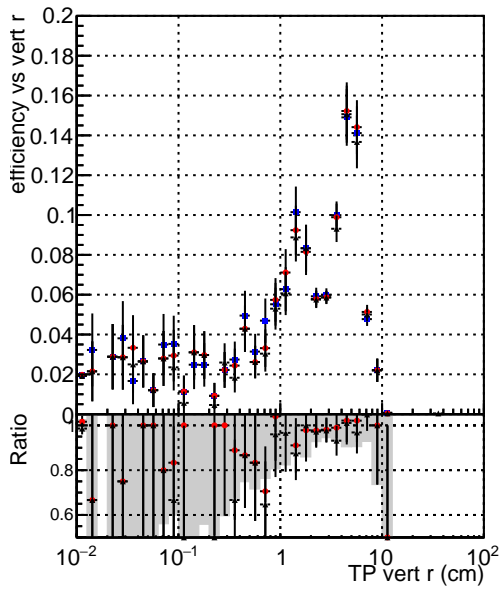

Efficiency vs vertpos

- DQM\_mkFit\_TTbarPU50\_extractedGeoms\_rescaleError100
- DQM\_mkFit\_TTbarPU50\_extractedGeoms\_rescaleError100\_pTCutOverlap0p0
- DQM\_mkFit\_TTbarPU50\_extractedGeoms\_rescaleError100\_pTCutOverlap0p0\_dynamicChi2CutOverlap

Efficiency vs vert z

Efficiency vs. sim PV z