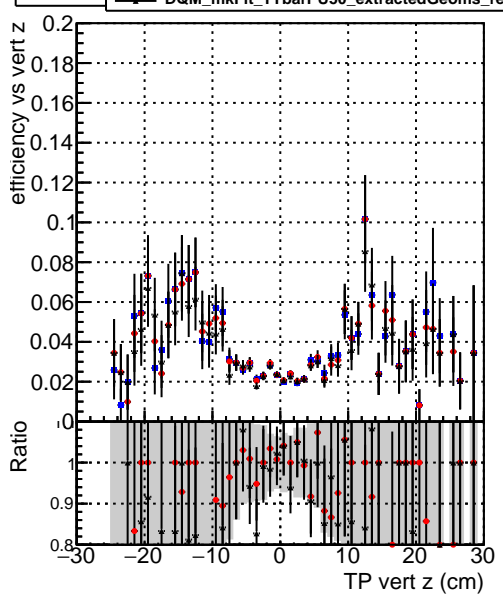

Efficiency vs vertpos

- DQM\_mkFit\_TTbarPU50\_extractedGeoms\_rescaleError100
- DQM\_mkFit\_TTbarPU50\_extractedGeoms\_rescaleError100\_pTCutOverlap0p0
- DQM\_mkFit\_TTbarPU50\_extractedGeoms\_rescaleError100\_pTCutOverlap0p0\_dynamicChi2CutOverlap

Efficiency vs vert z

Efficiency vs. sim PV z