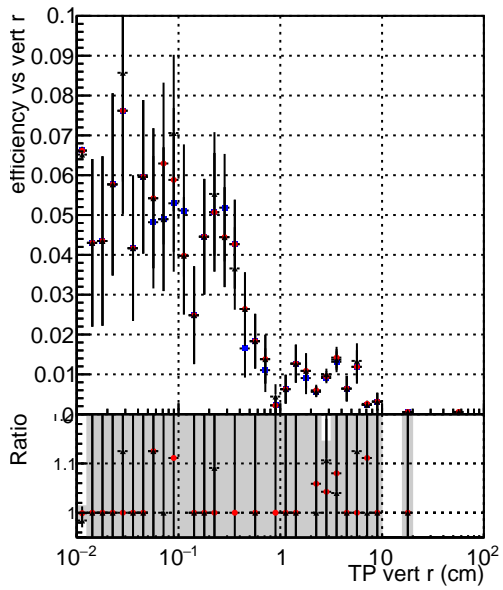

Efficiency vs vertpos

- DQM_mkFit_TTbarPU50_extractedGeoms_rescaleError100
- DQM_mkFit_TTbarPU50_extractedGeoms_rescaleError100_pTCutOverlap0p0
- DQM_mkFit_TTbarPU50_extractedGeoms_rescaleError100_pTCutOverlap0p0_dynamicChi2CutOverlap

Efficiency vs vert z

Efficiency vs. sim PV z