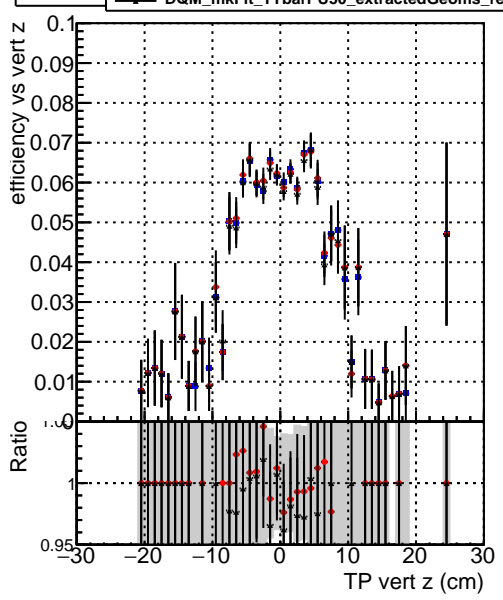

Efficiency vs vertpos

- DQM_mkFit_TTbarPU50_extractedGeoms_rescaleError100
- DQM_mkFit_TTbarPU50_extractedGeoms_rescaleError100_pTCutOverlap0p0
- DQM_mkFit_TTbarPU50_extractedGeoms_rescaleError100_pTCutOverlap0p0_dynamicChi2CutOverlap

Efficiency vs vert z

Efficiency vs. sim PV z