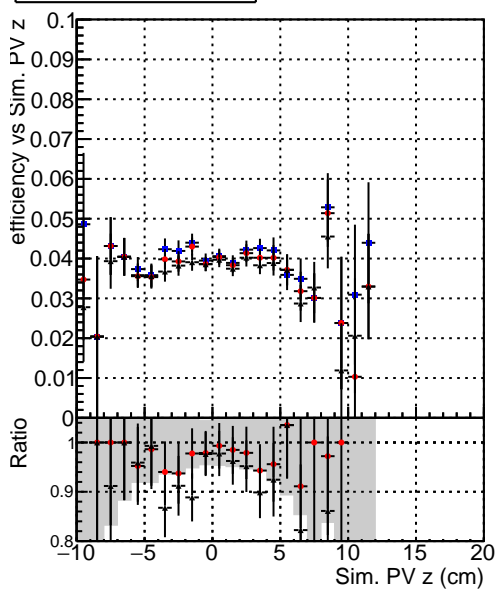

Efficiency vs vertpos

Efficiency vs vert z

Efficiency vs. sim PV z

Legend for all plots:  
- Blue star: DQM\_mkFit\_TTbarPU50\_extractedGeoms\_rescaleError100  
- Red star: DQM\_mkFit\_TTbarPU50\_extractedGeoms\_rescaleError100\_pTCutOverlap0p0  
- Black star: DQM\_mkFit\_TTbarPU50\_extractedGeoms\_rescaleError100\_pTCutOverlap0p0\_dynamicChi2CutOverlap