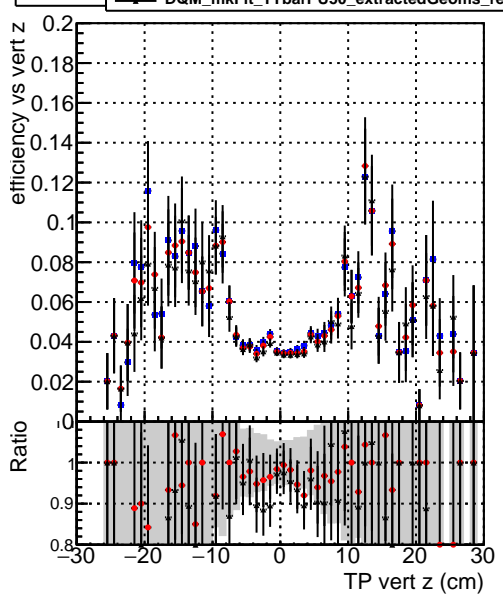

Efficiency vs vertpos

Efficiency vs vert z

Efficiency vs. sim PV z

Legend for all plots:  
- Blue star: DQM\_mkFit\_TTbarPU50\_extractedGeoms\_rescaleError100  
- Red star: DQM\_mkFit\_TTbarPU50\_extractedGeoms\_rescaleError100\_pTCutOverlap0p0  
- Black star: DQM\_mkFit\_TTbarPU50\_extractedGeoms\_rescaleError100\_pTCutOverlap0p0\_dynamicChi2CutOverlap