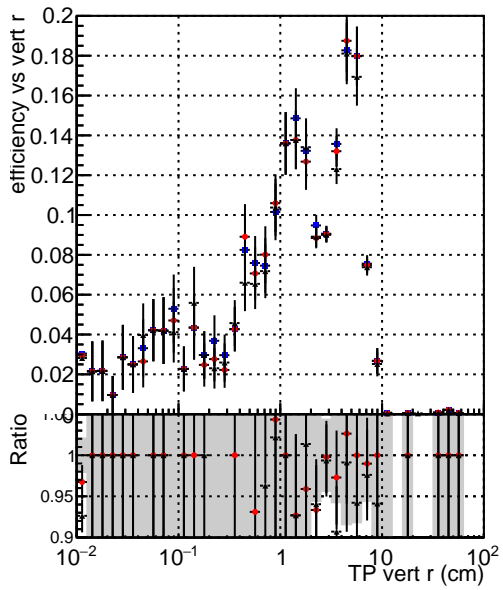

Efficiency vs vertpos

Efficiency vs vert z

Efficiency vs. sim PV z

Legend for all plots:  
- Blue star: DQM\_mkFit\_TTbarPU50\_extractedGeoms\_rescaleError100  
- Red star: DQM\_mkFit\_TTbarPU50\_extractedGeoms\_rescaleError100\_pTCutOverlap0p0  
- Black star: DQM\_mkFit\_TTbarPU50\_extractedGeoms\_rescaleError100\_pTCutOverlap0p0\_dynamicChi2CutOverlap