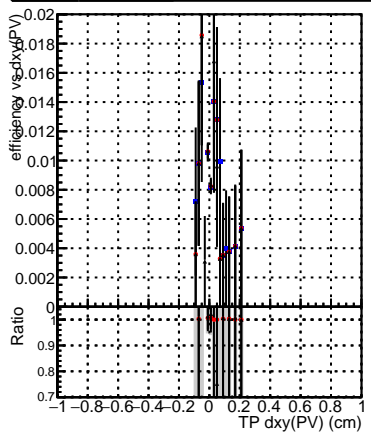

Efficiency vs Dxy(PV)

- DQM_mkFit_TTbarPU50_extractedGeoms_rescaleError100
- DQM_mkFit_TTbarPU50_extractedGeoms_rescaleError100_pTCutOverlap0p0
- DQM_mkFit_TTbarPU50_extractedGeoms_rescaleError100_pTCutOverlap0p0_dynamicChi2CutOverlap

Efficiency vs Dxy(PV)

Efficiency vs Dz(PV)

Efficiency vs Dz(PV)