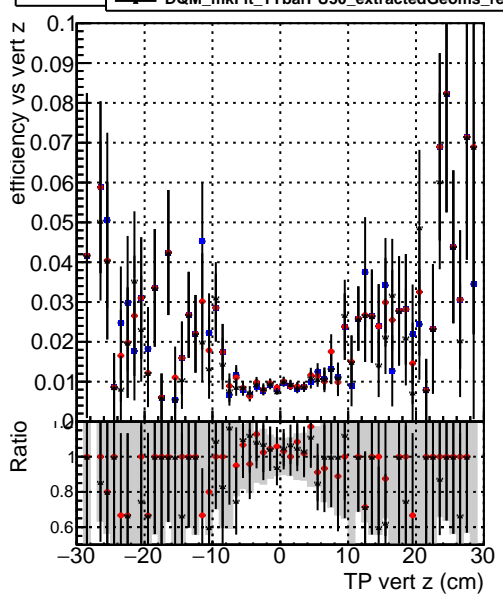

Efficiency vs vertpos

- DQM_mkFit_TTbarPU50_extractedGeoms_rescaleError100
- DQM_mkFit_TTbarPU50_extractedGeoms_rescaleError100_pTCutOverlap0p0
- DQM_mkFit_TTbarPU50_extractedGeoms_rescaleError100_pTCutOverlap0p0_dynamicChi2CutOverlap

Efficiency vs vert z

Efficiency vs. sim PV z