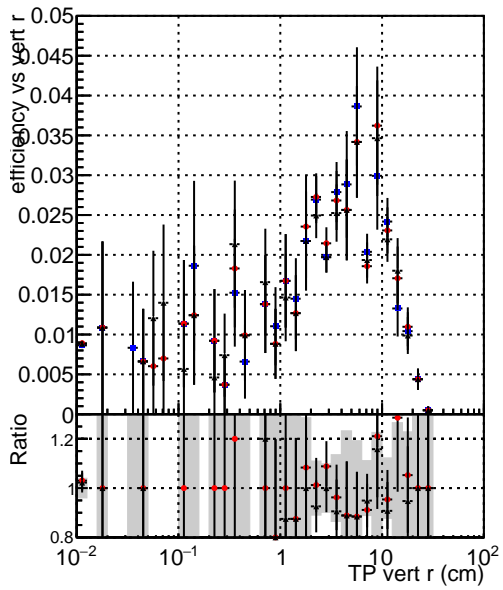

Efficiency vs vertpos

- DQM_mkFit_TTbarPU50_extractedGeoms_rescaleError100
- DQM_mkFit_TTbarPU50_extractedGeoms_rescaleError100_pTCutOverlap0p0
- DQM_mkFit_TTbarPU50_extractedGeoms_rescaleError100_pTCutOverlap0p0_dynamicChi2CutOverlap

Efficiency vs vert z

Efficiency vs. sim PV z