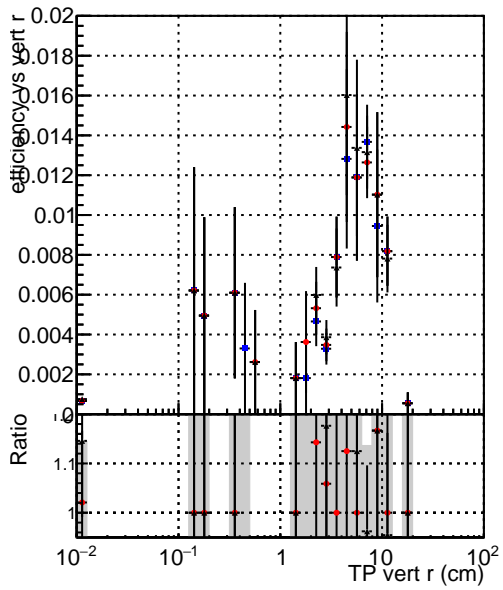

Efficiency vs vertpos

- DQM_mkFit_TTbarPU50_extractedGeoms_rescaleError100
- DQM_mkFit_TTbarPU50_extractedGeoms_rescaleError100_pTCutOverlap0p0
- DQM_mkFit_TTbarPU50_extractedGeoms_rescaleError100_pTCutOverlap0p0_dynamicChi2CutOverlap

Efficiency vs vert z

Efficiency vs. sim PV z