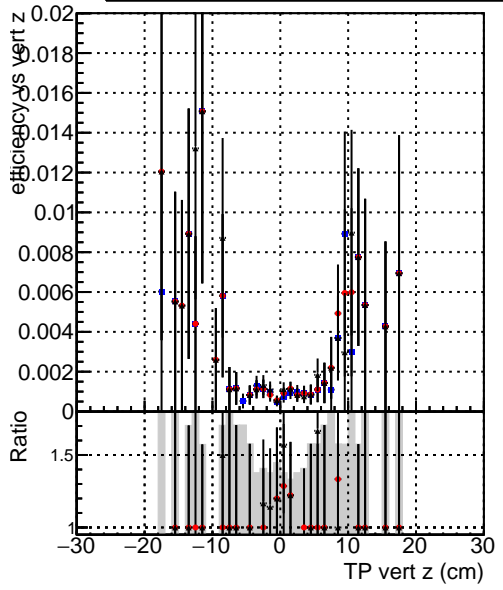

Efficiency vs vertpos

- DQM_mkFit_TTbarPU50_extractedGeoms_rescaleError100
- DQM_mkFit_TTbarPU50_extractedGeoms_rescaleError100_pTCutOverlap0p0
- DQM_mkFit_TTbarPU50_extractedGeoms_rescaleError100_pTCutOverlap0p0_dynamicChi2CutOverlap

Efficiency vs vert z

Efficiency vs. sim PV z