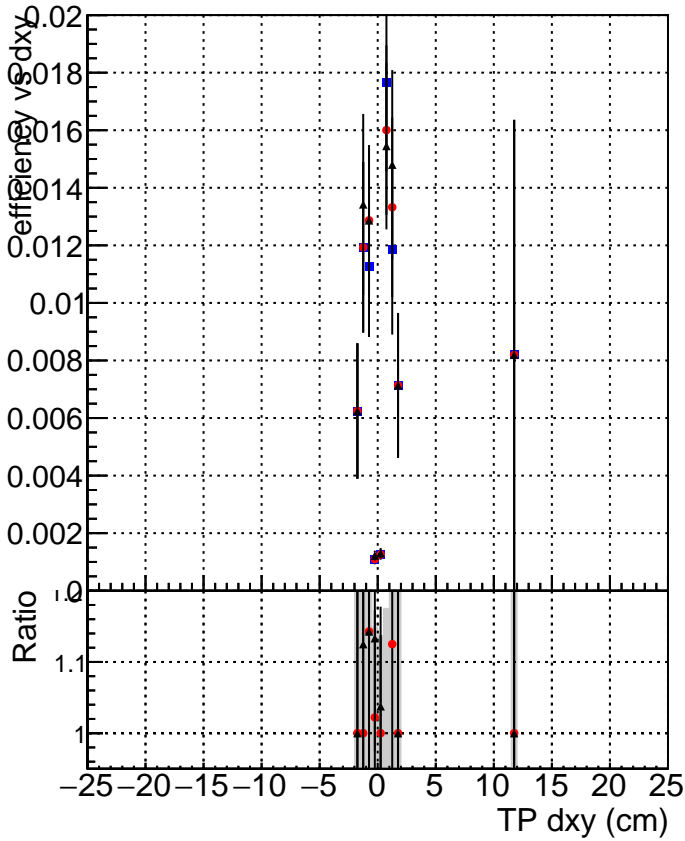

Efficiency vs Dxy

Efficiency vs Dz

- DQM_mkFit_TTbarPU50_extractedGeoms_rescaleError100
- DQM_mkFit_TTbarPU50_extractedGeoms_rescaleError100_pTCutOverlap0p0
- ▲ DQM_mkFit_TTbarPU50_extractedGeoms_rescaleError100_pTCutOverlap0p0_dynamicChi2CutOverlap