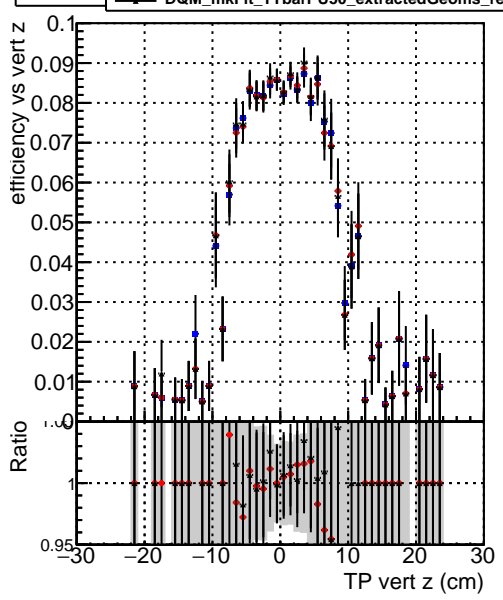

Efficiency vs vertpos

- DQM_mkFit_TTbarPU50_extractedGeoms_rescaleError100
- DQM_mkFit_TTbarPU50_extractedGeoms_rescaleError100_pTCutOverlap0p0
- DQM_mkFit_TTbarPU50_extractedGeoms_rescaleError100_pTCutOverlap0p0_dynamicChi2CutOverlap

Efficiency vs vert z

Efficiency vs. sim PV z