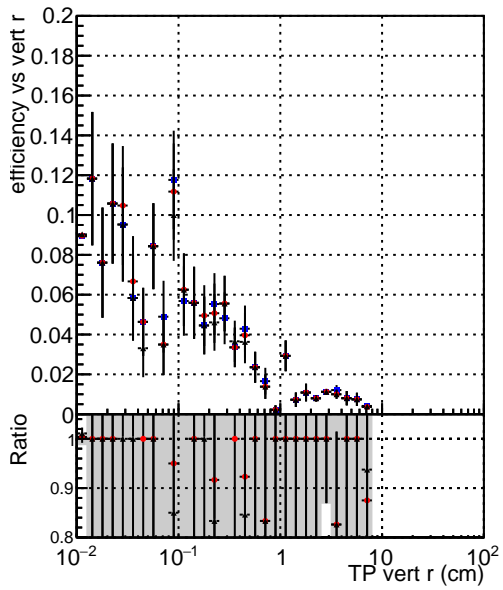

Efficiency vs vertpos

- DQM_mkFit_TTbarPU50_extractedGeoms_rescaleError100
- DQM_mkFit_TTbarPU50_extractedGeoms_rescaleError100_pTCutOverlap0p0
- DQM_mkFit_TTbarPU50_extractedGeoms_rescaleError100_pTCutOverlap0p0_dynamicChi2CutOverlap

Efficiency vs vert z

Efficiency vs. sim PV z