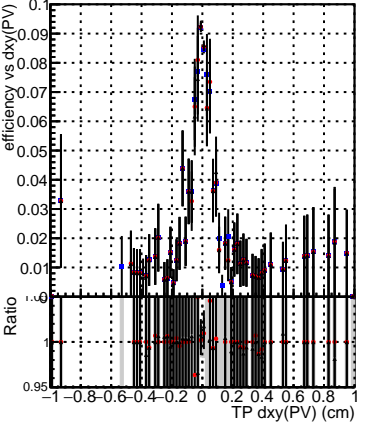

Efficiency vs Dxy(PV)

Efficiency vs Dxy(PV) - Legend

- DQM\_mkFit\_TTbarPU50\_extractedGeoms\_rescaleError100
- DQM\_mkFit\_TTbarPU50\_extractedGeoms\_rescaleError100\_pTCutOverlap0p0
- DQM\_mkFit\_TTbarPU50\_extractedGeoms\_rescaleError100\_pTCutOverlap0p0\_dynamicChi2CutOverlap

Efficiency vs Dz(PV)

Efficiency vs Dz(PV)