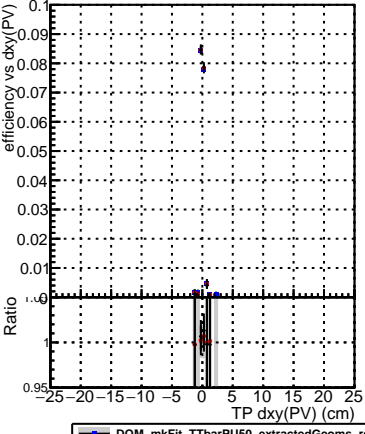

Efficiency vs Dxy(PV)

Efficiency vs Dxy(PV) - Legend

- DQM\_mkFit\_TTbarPU50\_extractedGeoms\_rescaleError100
- DQM\_mkFit\_TTbarPU50\_extractedGeoms\_rescaleError100\_pTCutOverlap0p0
- DQM\_mkFit\_TTbarPU50\_extractedGeoms\_rescaleError100\_pTCutOverlap0p0\_dynamicChi2CutOverlap

Efficiency vs Dz(PV)

Efficiency vs Dz(PV)