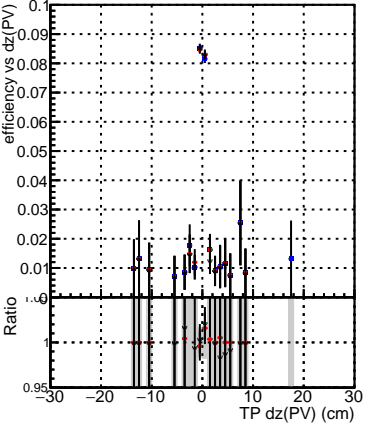

Efficiency vs Dxy(PV)

Efficiency vs Dxy(PV) - Legend

- DQM\_mkFit\_TTbarPU50\_extractedGeoms\_rescaleError100
- DQM\_mkFit\_TTbarPU50\_extractedGeoms\_rescaleError100\_pTCutOverlap0p0
- DQM\_mkFit\_TTbarPU50\_extractedGeoms\_rescaleError100\_pTCutOverlap0p0\_dynamicChi2CutOverlap

Efficiency vs Dz(PV)

Efficiency vs Dz(PV)