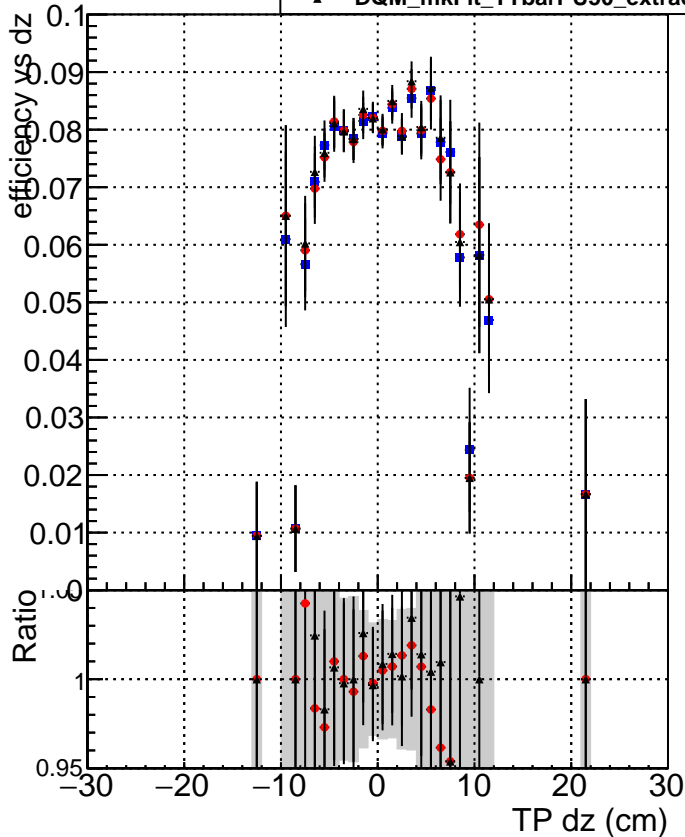

Efficiency vs Dxy

Efficiency vs Dz

- DQM_mkFit_TTbarPU50_extractedGeoms_rescaleError100
- DQM_mkFit_TTbarPU50_extractedGeoms_rescaleError100_pTCutOverlap0p0
- ▲ DQM_mkFit_TTbarPU50_extractedGeoms_rescaleError100_pTCutOverlap0p0_dynamicChi2CutOverlap