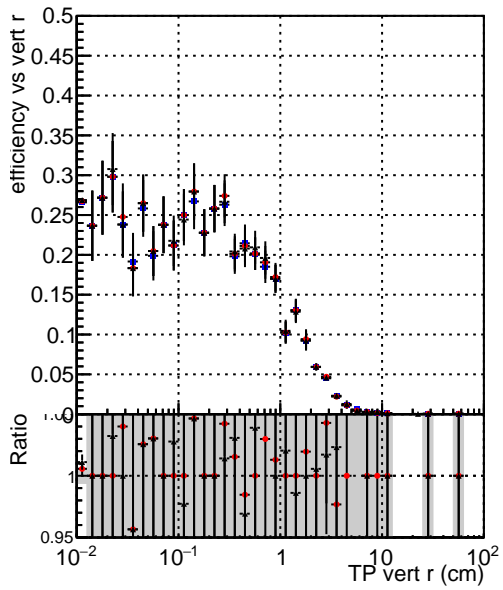

Efficiency vs vertpos

- DQM_mkFit_TTbarPU50_extractedGeoms_rescaleError100
- DQM_mkFit_TTbarPU50_extractedGeoms_rescaleError100_pTCutOverlap0p0
- DQM_mkFit_TTbarPU50_extractedGeoms_rescaleError100_pTCutOverlap0p0_dynamicChi2CutOverlap

Efficiency vs vert z

Efficiency vs. sim PV z