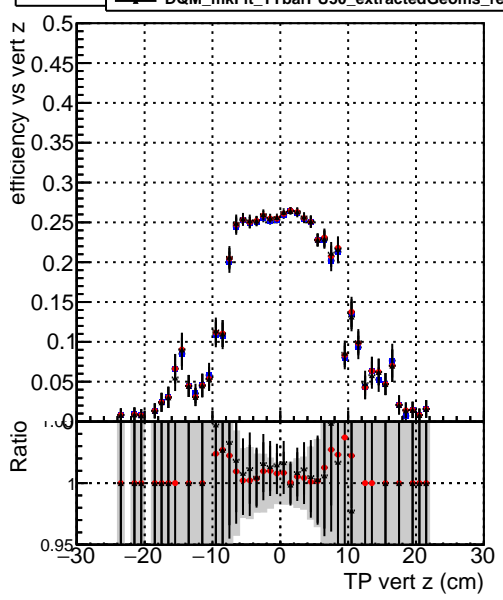

Efficiency vs vertpos

- DQM_mkFit_TTbarPU50_extractedGeoms_rescaleError100
- DQM_mkFit_TTbarPU50_extractedGeoms_rescaleError100_pTCutOverlap0p0
- DQM_mkFit_TTbarPU50_extractedGeoms_rescaleError100_pTCutOverlap0p0_dynamicChi2CutOverlap

Efficiency vs vert z

Efficiency vs. sim PV z