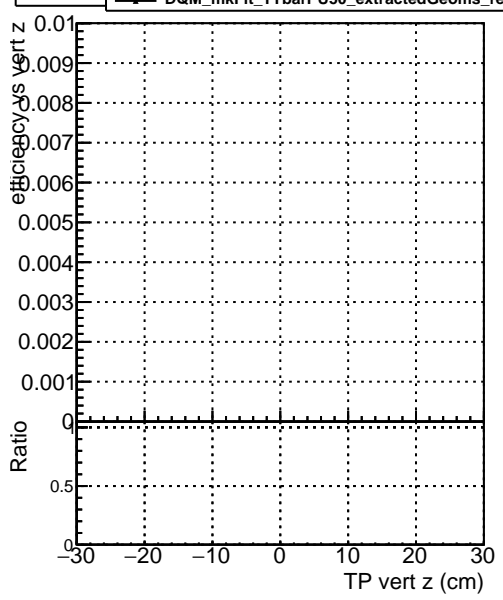

Efficiency vs vertpos

- DQM_mkFit_TTbarPU50_extractedGeoms_rescaleError100
- DQM_mkFit_TTbarPU50_extractedGeoms_rescaleError100_pTCutOverlap0p0
- DQM_mkFit_TTbarPU50_extractedGeoms_rescaleError100_pTCutOverlap0p0_dynamicChi2CutOverlap

Efficiency vs vert z

Efficiency vs. sim PV z