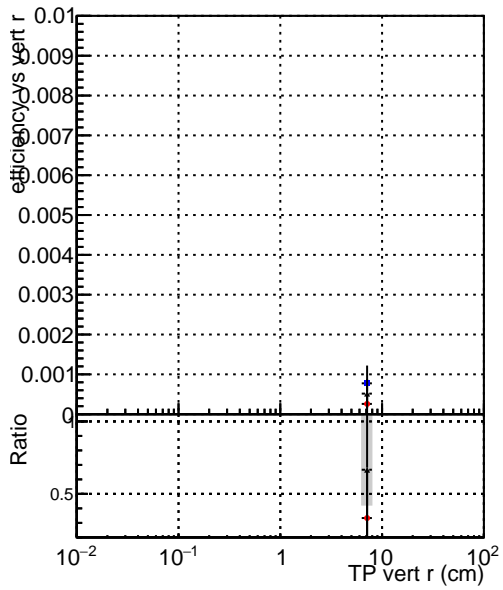

Efficiency vs vertpos

- DQM_mkFit_TTbarPU50_extractedGeoms_rescaleError100
- DQM_mkFit_TTbarPU50_extractedGeoms_rescaleError100_pTCutOverlap0p0
- DQM_mkFit_TTbarPU50_extractedGeoms_rescaleError100_pTCutOverlap0p0_dynamicChi2CutOverlap

Efficiency vs vert z

Efficiency vs. sim PV z