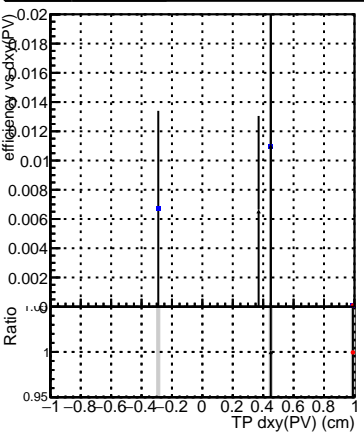

Efficiency vs Dxy(PV)

Efficiency vs Dxy(PV)

- DQM_mkFit_TTbarPU50_extractedGeoms_rescaleError100
- DQM_mkFit_TTbarPU50_extractedGeoms_rescaleError100_pTCutOverlap0p0
- DQM_mkFit_TTbarPU50_extractedGeoms_rescaleError100_pTCutOverlap0p0_dynamicChi2CutOverlap

Efficiency vs Dz(PV)

Efficiency vs Dz(PV)