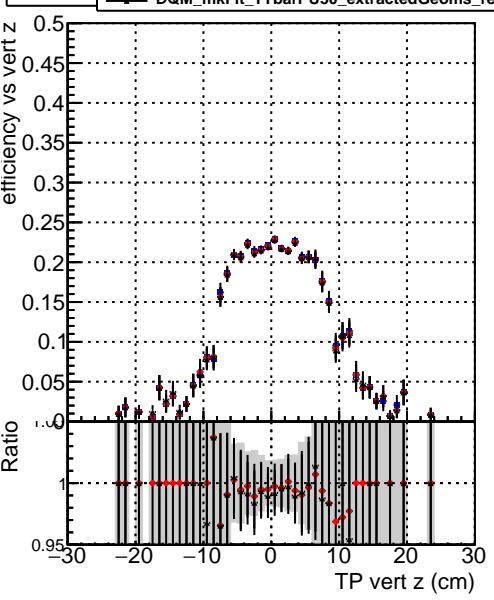

Efficiency vs vertpos

- DQM_mkFit_TTbarPU50_extractedGeoms_rescaleError100
- DQM_mkFit_TTbarPU50_extractedGeoms_rescaleError100_pTCutOverlap0p0
- DQM_mkFit_TTbarPU50_extractedGeoms_rescaleError100_pTCutOverlap0p0_dynamicChi2CutOverlap

Efficiency vs vert z

Efficiency vs. sim PV z