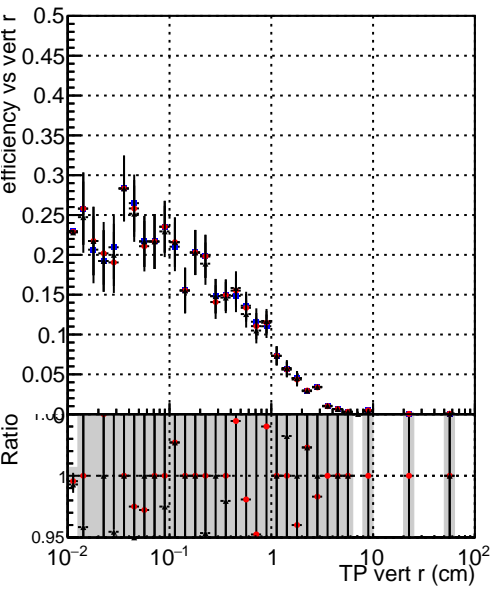

Efficiency vs vertpos

- DQM_mkFit_TTbarPU50_extractedGeoms_rescaleError100
- DQM_mkFit_TTbarPU50_extractedGeoms_rescaleError100_pTCutOverlap0p0
- DQM_mkFit_TTbarPU50_extractedGeoms_rescaleError100_pTCutOverlap0p0_dynamicChi2CutOverlap

Efficiency vs vert z

Efficiency vs. sim PV z