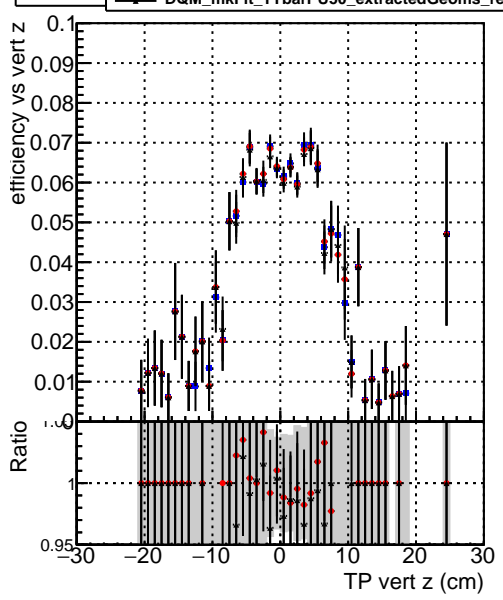

Efficiency vs vertpos

- DQM\_mkFit\_TTbarPU50\_extractedGeoms\_rescaleError100
- DQM\_mkFit\_TTbarPU50\_extractedGeoms\_rescaleError100\_pTCutOverlap0p0
- DQM\_mkFit\_TTbarPU50\_extractedGeoms\_rescaleError100\_pTCutOverlap0p0\_dynamicChi2CutOverlap

Efficiency vs vert z

Efficiency vs. sim PV z