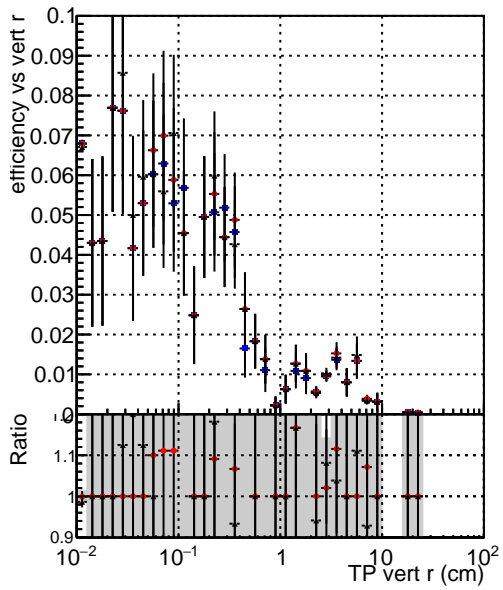

Efficiency vs vertpos

- DQM\_mkFit\_TTbarPU50\_extractedGeoms\_rescaleError100
- DQM\_mkFit\_TTbarPU50\_extractedGeoms\_rescaleError100\_pTCutOverlap0p0
- DQM\_mkFit\_TTbarPU50\_extractedGeoms\_rescaleError100\_pTCutOverlap0p0\_dynamicChi2CutOverlap

Efficiency vs vert z

Efficiency vs. sim PV z