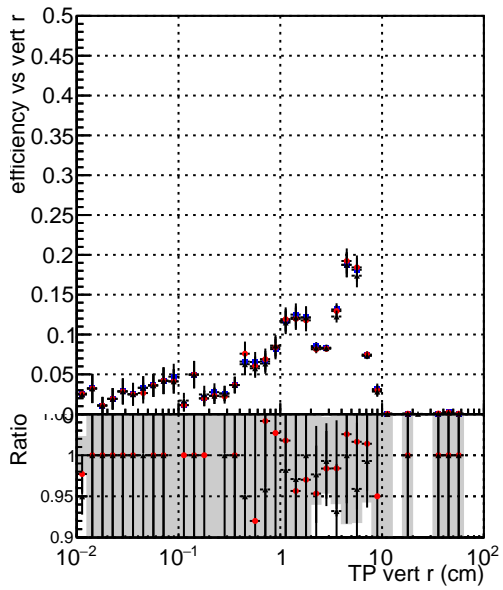

Efficiency vs vertpos

- DQM\_mkFit\_TTbarPU50\_extractedGeoms\_rescaleError100
- DQM\_mkFit\_TTbarPU50\_extractedGeoms\_rescaleError100\_pTCutOverlap0p0
- DQM\_mkFit\_TTbarPU50\_extractedGeoms\_rescaleError100\_pTCutOverlap0p0\_dynamicChi2CutOverlap

Efficiency vs vert z

Efficiency vs. sim PV z