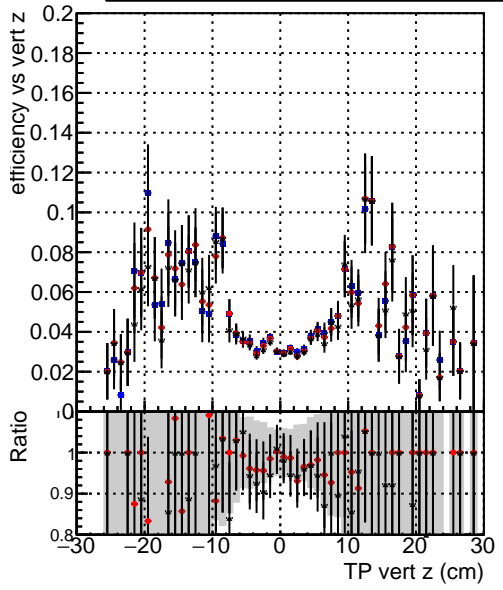

Efficiency vs vertpos

- DQM\_mkFit\_TTbarPU50\_extractedGeoms\_rescaleError100
- DQM\_mkFit\_TTbarPU50\_extractedGeoms\_rescaleError100\_pTCutOverlap0p0
- DQM\_mkFit\_TTbarPU50\_extractedGeoms\_rescaleError100\_pTCutOverlap0p0\_dynamicChi2CutOverlap

Efficiency vs vert z

Efficiency vs. sim PV z