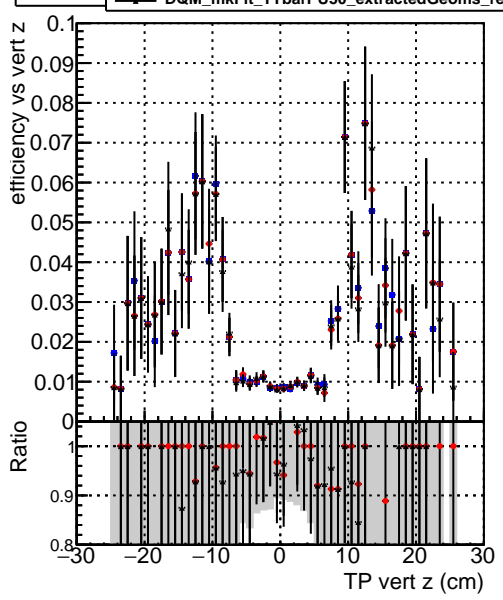

Efficiency vs vertpos

- DQM_mkFit_TTbarPU50_extractedGeoms_rescaleError100
- DQM_mkFit_TTbarPU50_extractedGeoms_rescaleError100_pTCutOverlap0p0
- DQM_mkFit_TTbarPU50_extractedGeoms_rescaleError100_pTCutOverlap0p0_dynamicChi2CutOverlap

Efficiency vs vert z

Efficiency vs. sim PV z