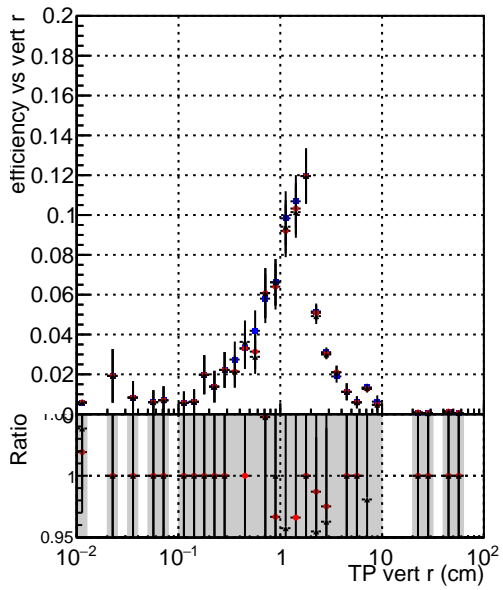

Efficiency vs vertpos

- DQM_mkFit_TTbarPU50_extractedGeoms_rescaleError100
- DQM_mkFit_TTbarPU50_extractedGeoms_rescaleError100_pTCutOverlap0p0
- DQM_mkFit_TTbarPU50_extractedGeoms_rescaleError100_pTCutOverlap0p0_dynamicChi2CutOverlap

Efficiency vs vert z

Efficiency vs. sim PV z