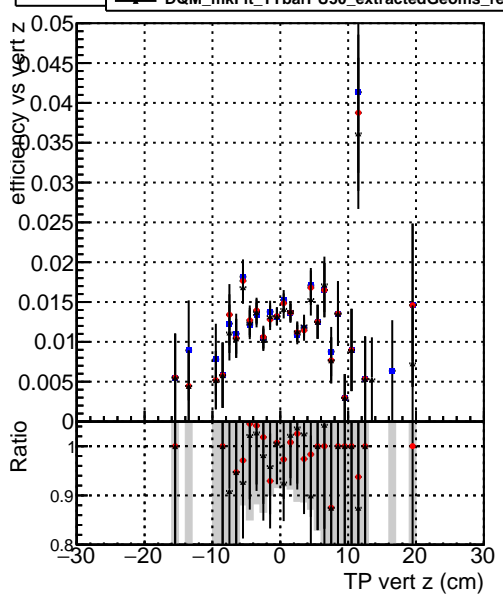

Efficiency vs vertpos

- DQM_mkFit_TTbarPU50_extractedGeoms_rescaleError100
- DQM_mkFit_TTbarPU50_extractedGeoms_rescaleError100_pTCutOverlap0p0
- DQM_mkFit_TTbarPU50_extractedGeoms_rescaleError100_pTCutOverlap0p0_dynamicChi2CutOverlap

Efficiency vs vert z

Efficiency vs. sim PV z