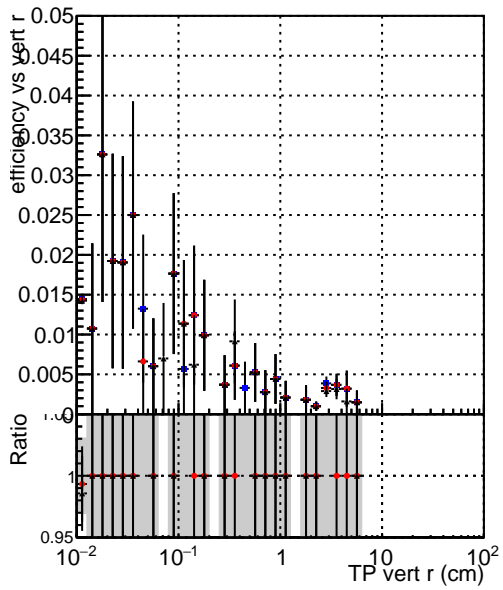

Efficiency vs vertpos

- DQM_mkFit_TTbarPU50_extractedGeoms_rescaleError100
- DQM_mkFit_TTbarPU50_extractedGeoms_rescaleError100_pTCutOverlap0p0
- DQM_mkFit_TTbarPU50_extractedGeoms_rescaleError100_pTCutOverlap0p0_dynamicChi2CutOverlap

Efficiency vs vert z

Efficiency vs. sim PV z