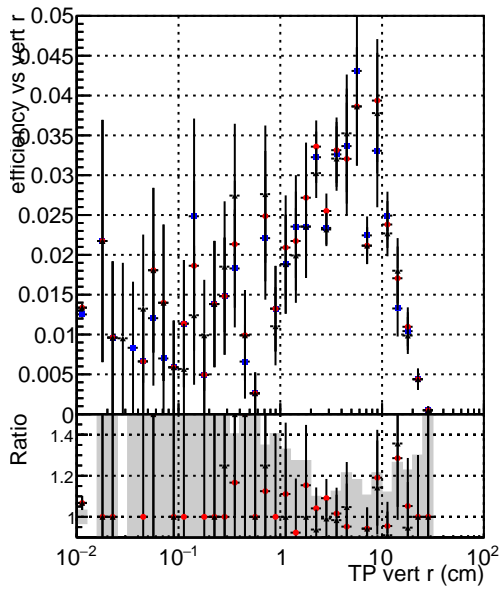

Efficiency vs vertpos

- DQM\_mkFit\_TTbarPU50\_extractedGeoms\_rescaleError100
- DQM\_mkFit\_TTbarPU50\_extractedGeoms\_rescaleError100\_pTCutOverlap0p0
- DQM\_mkFit\_TTbarPU50\_extractedGeoms\_rescaleError100\_pTCutOverlap0p0\_dynamicChi2CutOverlap

Efficiency vs vert z

Efficiency vs. sim PV z