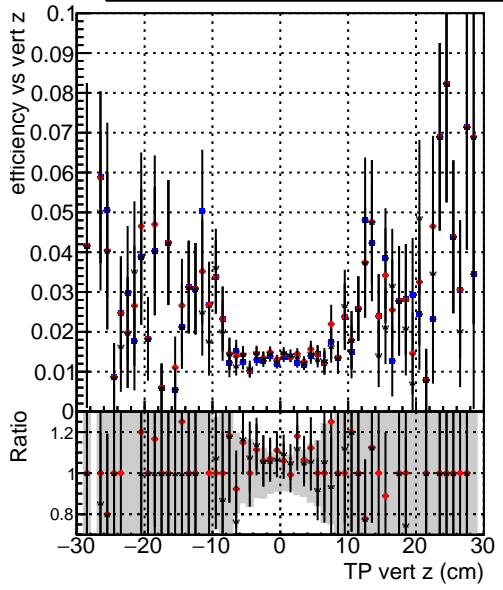

Efficiency vs vertpos

- DQM\_mkFit\_TTbarPU50\_extractedGeoms\_rescaleError100
- DQM\_mkFit\_TTbarPU50\_extractedGeoms\_rescaleError100\_pTCutOverlap0p0
- DQM\_mkFit\_TTbarPU50\_extractedGeoms\_rescaleError100\_pTCutOverlap0p0\_dynamicChi2CutOverlap

Efficiency vs vert z

Efficiency vs. sim PV z