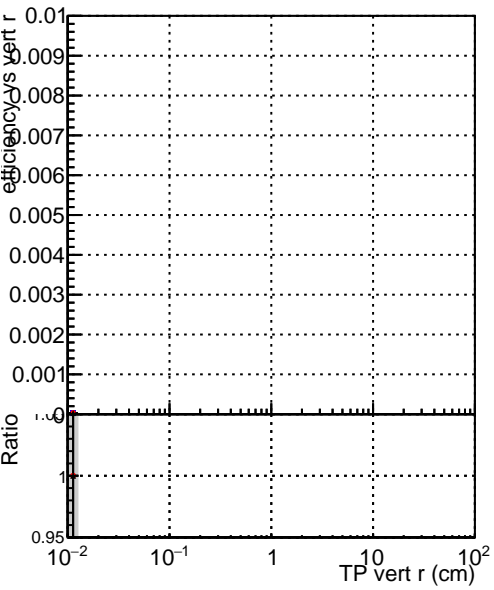

Efficiency vs vertpos

Efficiency vs TP vert z

- DQM_mkFit_TTbarPU50_extractedGeoms_rescaleError100
- DQM_mkFit_TTbarPU50_extractedGeoms_rescaleError100_pTCutOverlap0p0
- DQM_mkFit_TTbarPU50_extractedGeoms_rescaleError100_pTCutOverlap0p0_dynamicChi2CutOverlap

Efficiency vs. sim PV z