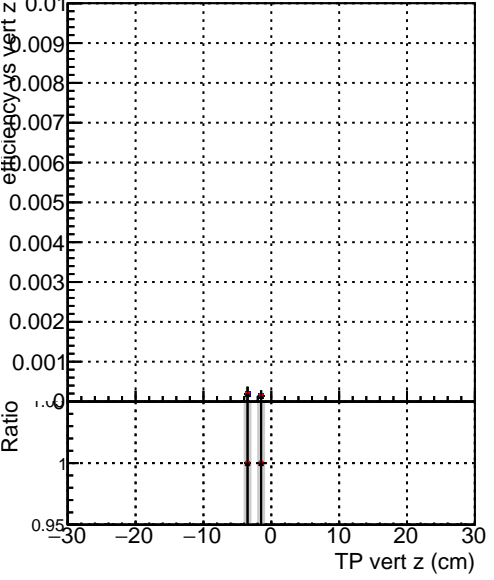

Efficiency vs vertpos

Efficiency vs TP vert z

- DQM_mkFit_TTbarPU50_extractedGeoms_rescaleError100
- DQM_mkFit_TTbarPU50_extractedGeoms_rescaleError100_pTCutOverlap0p0
- DQM_mkFit_TTbarPU50_extractedGeoms_rescaleError100_pTCutOverlap0p0_dynamicChi2CutOverlap

Efficiency vs. sim PV z