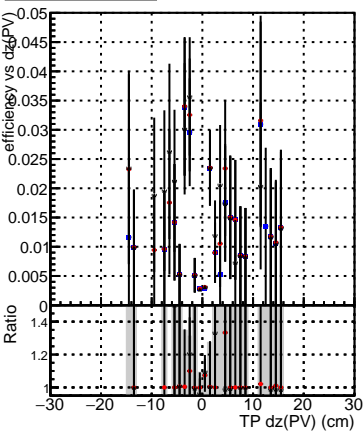

Efficiency vs Dxy(PV)

Efficiency vs Dxy(PV) - Legend:
- Blue squares: DQM_mkFit_TTbarPU50_extractedGeoms_rescaleError100
- Red circles: DQM_mkFit_TTbarPU50_extractedGeoms_rescaleError100_pTCutOverlap0p0
- Black triangles: DQM_mkFit_TTbarPU50_extractedGeoms_rescaleError100_pTCutOverlap0p0_dynamicChi2CutOverlap

Efficiency vs Dz(PV)

Efficiency vs Dz(PV)