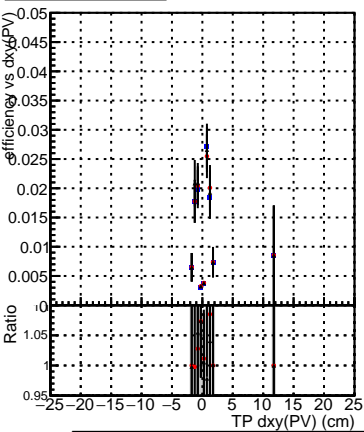

Efficiency vs Dxy(PV)

Efficiency vs Dxy(PV) - Legend:
- Blue squares: DQM_mkFit_TTbarPU50_extractedGeoms_rescaleError100
- Red circles: DQM_mkFit_TTbarPU50_extractedGeoms_rescaleError100_pTCutOverlap0p0
- Black triangles: DQM_mkFit_TTbarPU50_extractedGeoms_rescaleError100_pTCutOverlap0p0_dynamicChi2CutOverlap

Efficiency vs Dz(PV)

Efficiency vs Dz(PV)