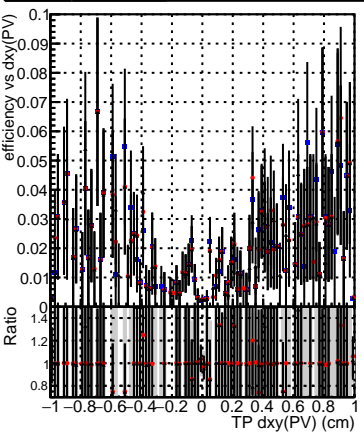

Efficiency vs Dxy(PV)

Efficiency vs Dxy(PV) - Legend:
- Blue squares: DQM_mkFit_TTbarPU50_extractedGeoms_rescaleError100
- Red circles: DQM_mkFit_TTbarPU50_extractedGeoms_rescaleError100_pTCutOverlap0p0
- Black triangles: DQM_mkFit_TTbarPU50_extractedGeoms_rescaleError100_pTCutOverlap0p0_dynamicChi2CutOverlap

Efficiency vs Dz(PV)

Efficiency vs Dz(PV)