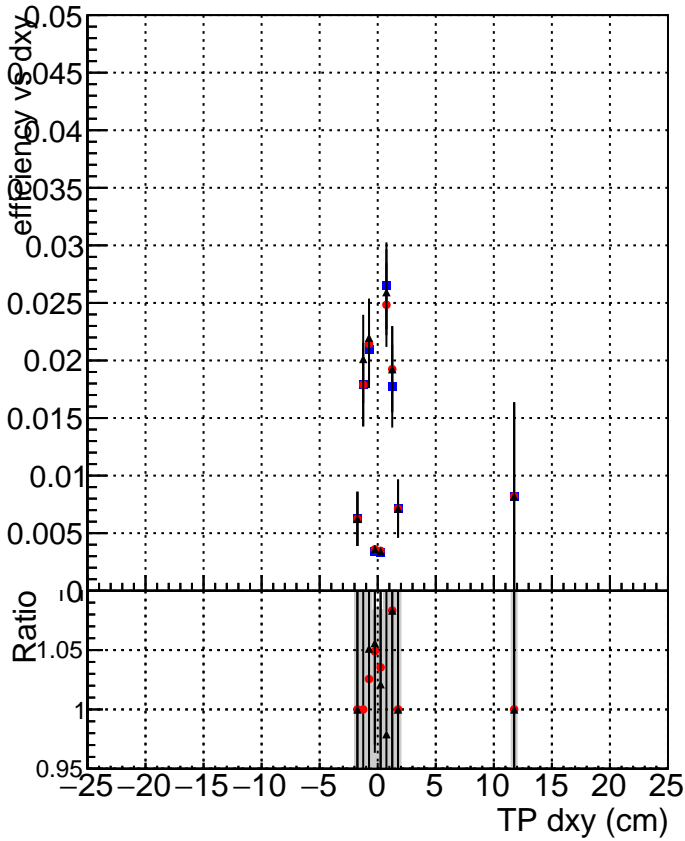

Efficiency vs Dxy

Efficiency vs Dz

- DQM_mkFit_TTbarPU50_extractedGeoms_rescaleError100
- DQM_mkFit_TTbarPU50_extractedGeoms_rescaleError100_pTCutOverlap0p0
- ▲ DQM_mkFit_TTbarPU50_extractedGeoms_rescaleError100_pTCutOverlap0p0_dynamicChi2CutOverlap