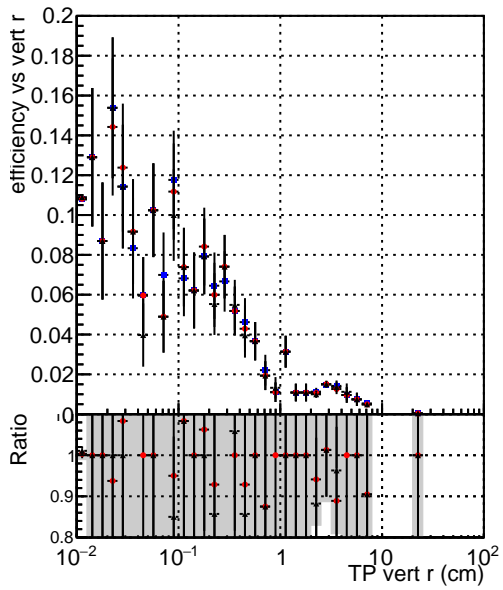

Efficiency vs vertpos

- DQM\_mkFit\_TTbarPU50\_extractedGeoms\_rescaleError100
- DQM\_mkFit\_TTbarPU50\_extractedGeoms\_rescaleError100\_pTCutOverlap0p0
- DQM\_mkFit\_TTbarPU50\_extractedGeoms\_rescaleError100\_pTCutOverlap0p0\_dynamicChi2CutOverlap

Efficiency vs vert z

Efficiency vs. sim PV z