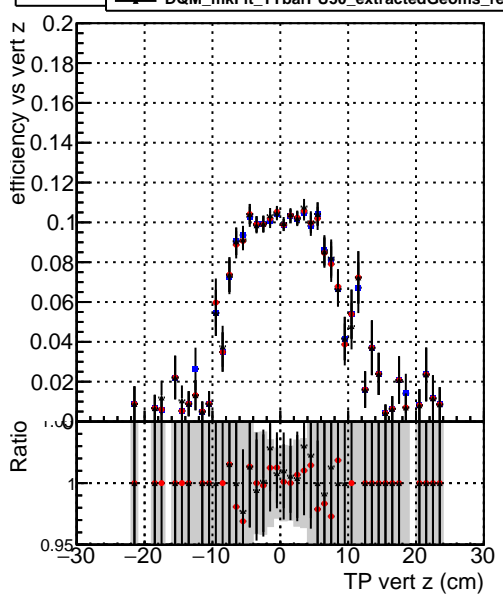

Efficiency vs vertpos

- DQM\_mkFit\_TTbarPU50\_extractedGeoms\_rescaleError100
- DQM\_mkFit\_TTbarPU50\_extractedGeoms\_rescaleError100\_pTCutOverlap0p0
- DQM\_mkFit\_TTbarPU50\_extractedGeoms\_rescaleError100\_pTCutOverlap0p0\_dynamicChi2CutOverlap

Efficiency vs vert z

Efficiency vs. sim PV z