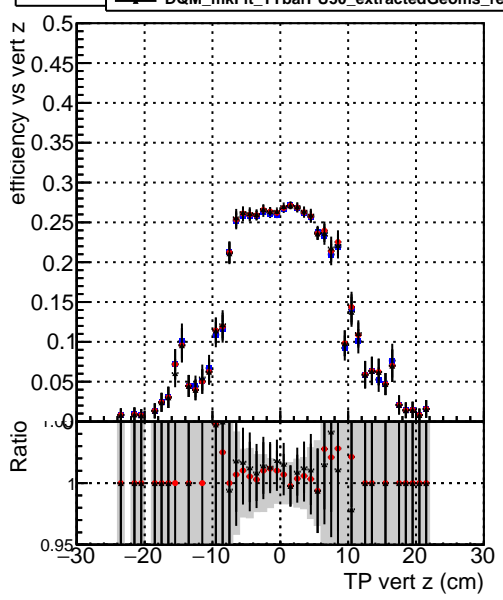

Efficiency vs vertpos

- DQM_mkFit_TTbarPU50_extractedGeoms_rescaleError100
- DQM_mkFit_TTbarPU50_extractedGeoms_rescaleError100_pTCutOverlap0p0
- DQM_mkFit_TTbarPU50_extractedGeoms_rescaleError100_pTCutOverlap0p0_dynamicChi2CutOverlap

Efficiency vs vert z

Efficiency vs. sim PV z