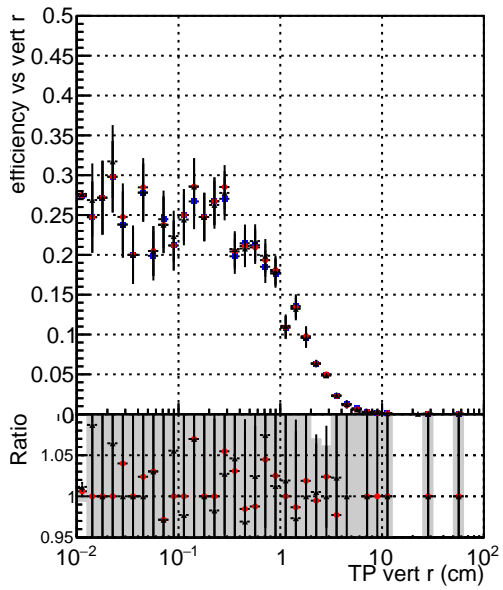

Efficiency vs vertpos

- DQM_mkFit_TTbarPU50_extractedGeoms_rescaleError100
- DQM_mkFit_TTbarPU50_extractedGeoms_rescaleError100_pTCutOverlap0p0
- DQM_mkFit_TTbarPU50_extractedGeoms_rescaleError100_pTCutOverlap0p0_dynamicChi2CutOverlap

Efficiency vs vert z

Efficiency vs. sim PV z