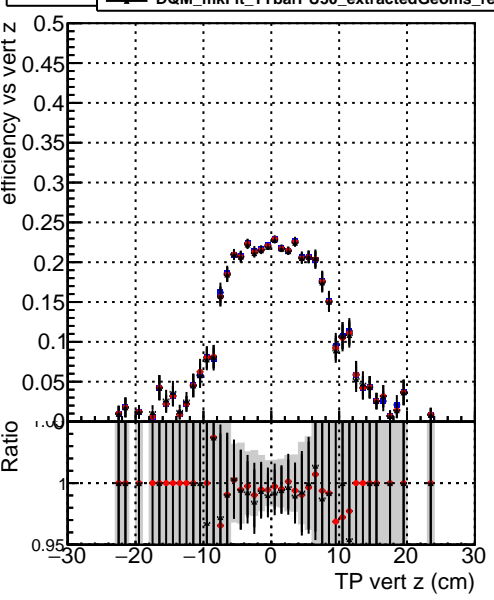

Efficiency vs vertpos

- DQM_mkFit_TTbarPU50_extractedGeoms_rescaleError100
- DQM_mkFit_TTbarPU50_extractedGeoms_rescaleError100_pTCutOverlap0p0
- DQM_mkFit_TTbarPU50_extractedGeoms_rescaleError100_pTCutOverlap0p0_dynamicChi2CutOverlap

Efficiency vs vert z

Efficiency vs. sim PV z