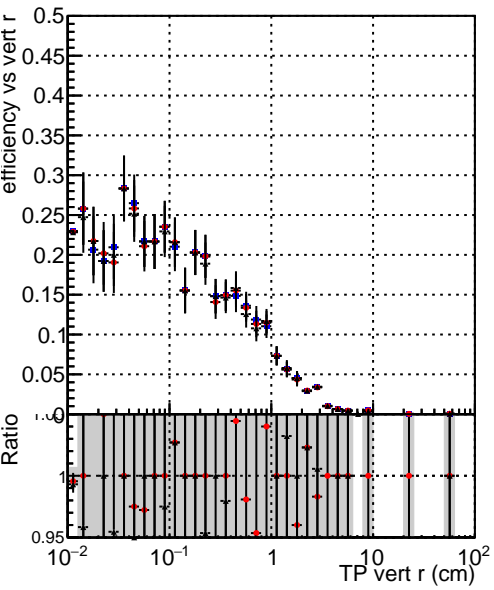

Efficiency vs vertpos

- DQM_mkFit_TTbarPU50_extractedGeoms_rescaleError100
- DQM_mkFit_TTbarPU50_extractedGeoms_rescaleError100_pTCutOverlap0p0
- DQM_mkFit_TTbarPU50_extractedGeoms_rescaleError100_pTCutOverlap0p0_dynamicChi2CutOverlap

Efficiency vs vert z

Efficiency vs. sim PV z