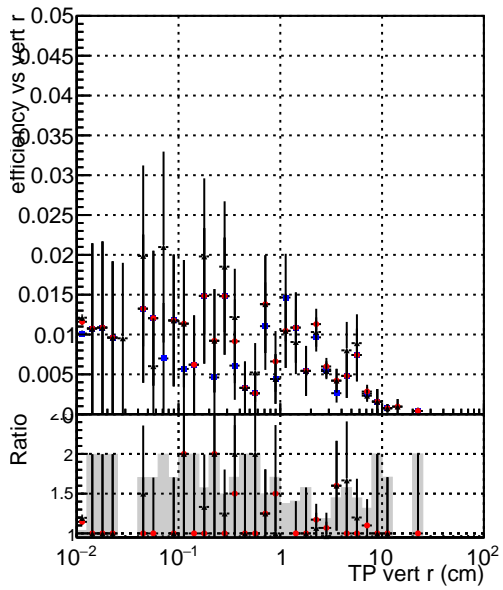

Efficiency vs vertpos

- DQM_mkFit_TTbarPU50_extractedGeoms_rescaleError100
- DQM_mkFit_TTbarPU50_extractedGeoms_rescaleError100_pTCutOverlap0p0
- DQM_mkFit_TTbarPU50_extractedGeoms_rescaleError100_pTCutOverlap0p0_dynamicChi2CutOverlap

Efficiency vs vert z

Efficiency vs. sim PV z