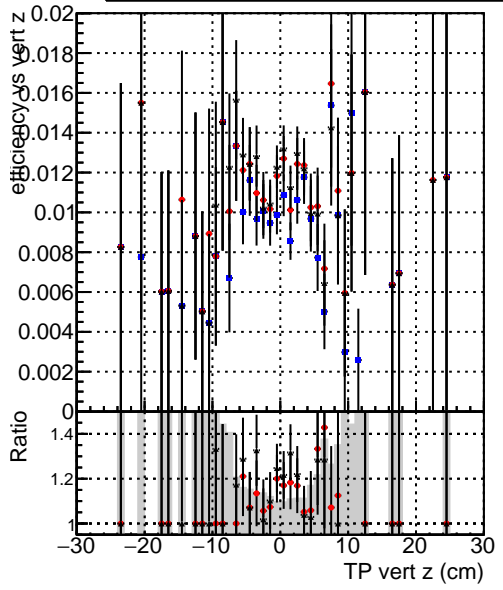

Efficiency vs vertpos

- DQM_mkFit_TTbarPU50_extractedGeoms_rescaleError100
- DQM_mkFit_TTbarPU50_extractedGeoms_rescaleError100_pTCutOverlap0p0
- DQM_mkFit_TTbarPU50_extractedGeoms_rescaleError100_pTCutOverlap0p0_dynamicChi2CutOverlap

Efficiency vs vert z

Efficiency vs. sim PV z